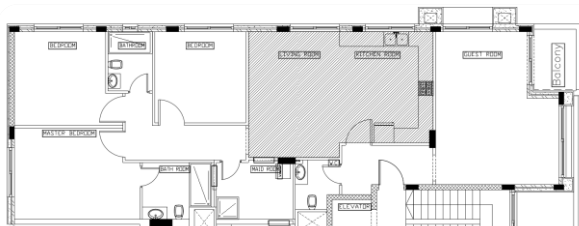

MATERIAL: WOOD

COLOR: WHITE & BLACK

HEIGHT: 225 cm

LIVING ROOM

Room location

LIVING ROOM

Neoclassicism is a unique style, balancing the verge of classics and modernity.

Sections A-A & D-D