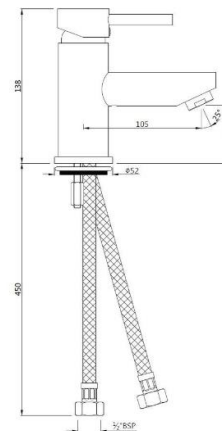

Single Lever Basin Mixer

RANGE: Florentine
CODE: FLR-CHR-5001B
BRAND: JAQUAR
FINISH: CHROME

Description:
Single Lever Basin Mixer without
Popup Waste System with 375 mm
Long Braided Hoses.