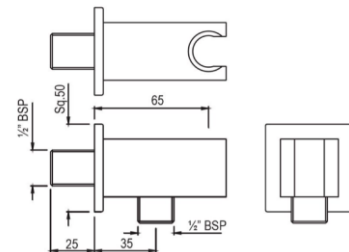

Hand Shower (Health Faucet) - Chrome

RANGE: ALLIED
CODE: ALD-CHR-573
BRAND: JAQUAR
FINISH: CHROME

Description:

Hand Shower (Health Faucet) with 8mm Dia 1.2 Meter Long Flexible Tube and Wall Hook.

Square Wall Outlet-Chrome