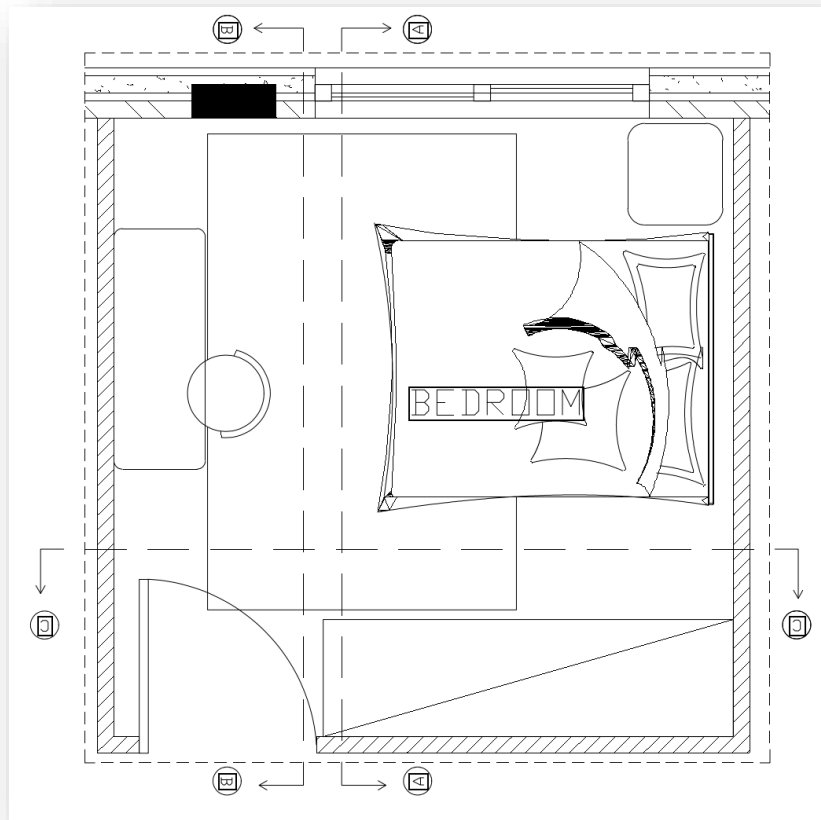

LOCATION: BEDROOMS
MATERIAL: PORCELAIN TILES
SIZE: 22.50x90

GIRLS BEDROOM

Room location

GIRLS BEDROOM

TajAlSafa

Ceiling plan

BOYS BEDROOM

Room location