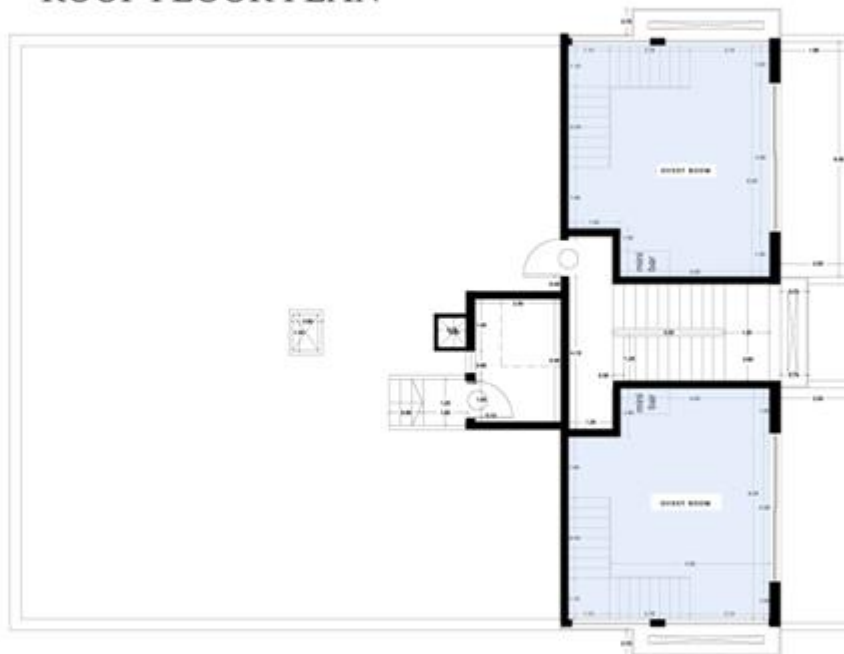

THIRD FLOOR PLAN

ABDOUN APARTMENT 205 SQM

- ZONED AREAS**
- 3 BEDROOMS (1 MASTER)
 - GUEST ROOM DINING ZONE
 - LIVING ROOM KITCHEN
 - MAID'S ROOM (WITH BATHROOM)
 - 3 BATHROOMS

LEGEND
▫ BEDROOMS ▫ FAMILY ZONE ▫ BATHROOM ▫ CORRIDOR ▫ GUEST ROOM

ROOF FLOOR PLAN

ABDOUN APARTMENT 205 SQM

ZONED AREAS

- 3 BEDROOMS
(1 MASTER)
- GUEST ROOM
DINING ZONE
- LIVING ROOM
KITCHEN
- MAID'S ROOM
(WITH BATHROOM)
- 3 BATHROOMS

LEGEND

- BEDROOMS
- FAMILY ZONE
- BATHROOM
- CORRIDOR
- GUEST ROOM