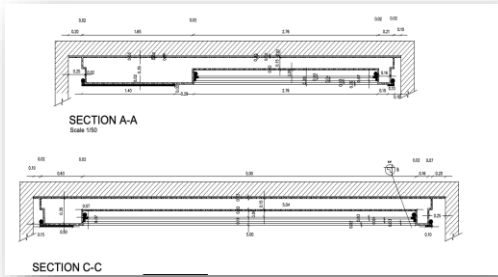

DINING AREA

Sections A-A & B-B