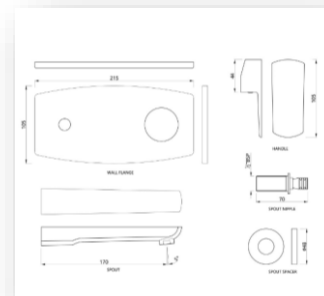

Description:

Exposed Part Kit of Single Lever Basin Mixer Wall Mounted
Consisting of Operating Lever, Cartridge Sleeve, Wall Flange, Nipple & Spout.