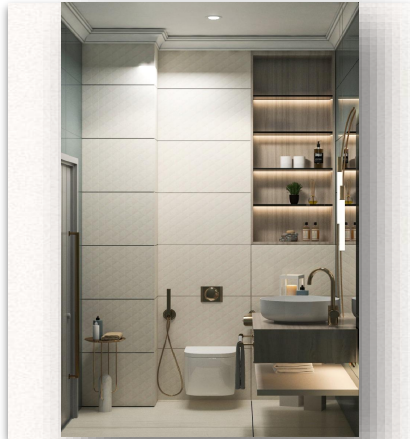

LOCATION: BEDROOMS

MATERIAL: PORCELAIN TILES

SIZE: 22.50x90

GUEST BATHROOM

Ceiling plan

TajAlSafa

COLOR SCHEME

MARAZZI