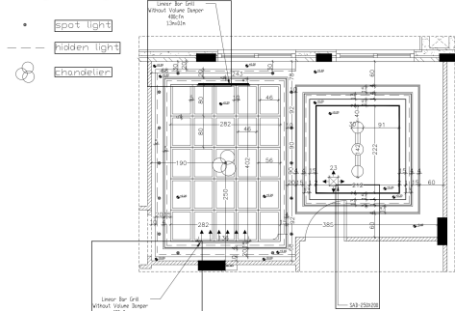

LIVING ROOM

LEGENDS

ceiling plan

Ceiling plan