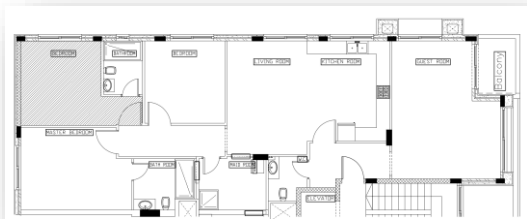

LOCATION: BEDROOMS
MATERIAL: PORCELAIN TILES
SIZE: 22.50x90

GIRLS BEDROOM

Room location

GIRLS BEDROOM

TajAlSafa

Ceiling plan

BOYS BEDROOM

Room location