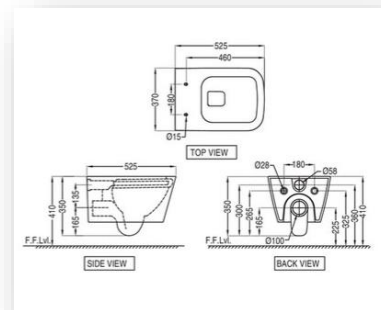

BRAND: JAQUAR

COLOR: WHITE

DUAL AND I FLUSH ADVANTAGES

SIZE: 360x580x360 mm

Description:

Wall Hung WC with UF Soft Close Slim Seat cover, Hinges, Accessories Set.

TajAlSafa

COUNTER TOP BASIN