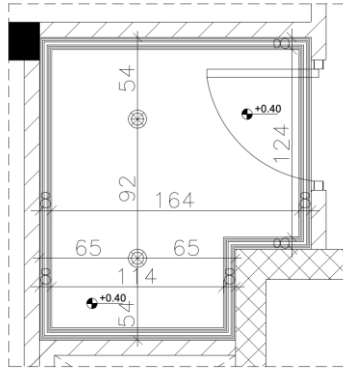

GUEST BATHROOM

Ceiling plan