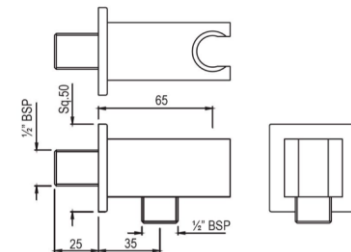

Hand Shower (Health Faucet) - Chrome

☆☆☆☆☆ 5/5

RANGE: ALLIED
CODE: ALD-CHR-573
BRAND: JAQUAR
FINISH: CHROME

Description:
Hand Shower (Health Faucet) with 8mm Dia 1.2 Meter Long Flexible Tube and Wall Hook.