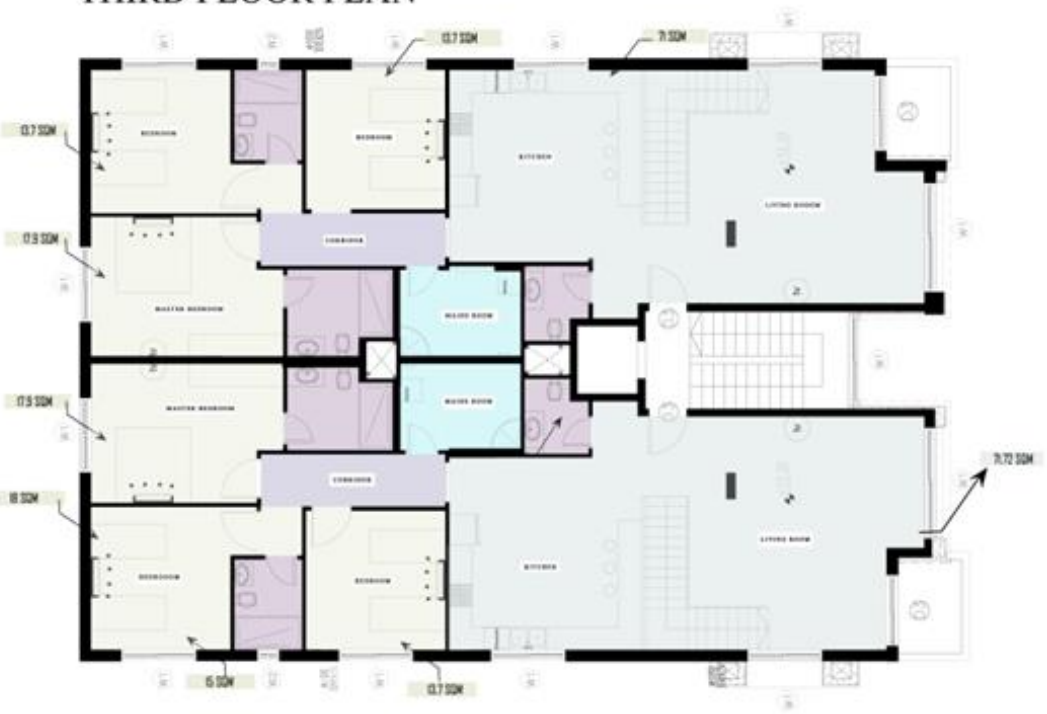

THIRD FLOOR PLAN

ABDOUN APARTMENT 205 SQM

- ZONED AREAS**
- 3 BEDROOMS (1 MASTER)
 - GUEST ROOM DINING ZONE
 - LIVING ROOM KITCHEN
 - MAID'S ROOM (WITH BATHROOM)
 - 3 BATHROOMS

LEGEND
▫ BEDROOMS ▫ FAMILY ZONE ▫ BATHROOM ▫ CORRIDOR ▫ GUEST ROOM