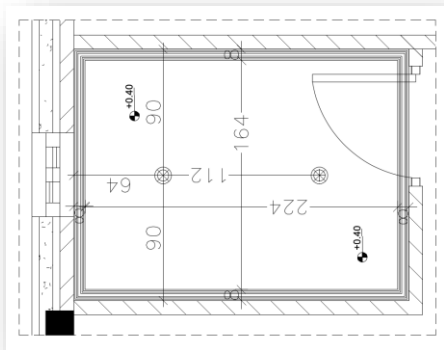

Square Wall Outlet-Chrome

★★★★★ 5/5

LOCATION: GUEST BATHROOM
RANGE: SHOWERS ACCESSORIES
CODE:ACN-CHR-6PCCOP1
BRAND: JAQUAR
DESCRIPTION:BATHROOM ACCE
SSORIES.

SHARED BATHROOM

TajAlSafa

Ceiling plan

COLOR SCHEME