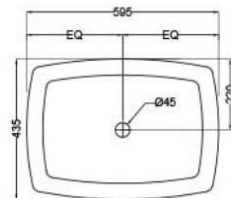

TOP VIEW

Description:
Counter Top Basin