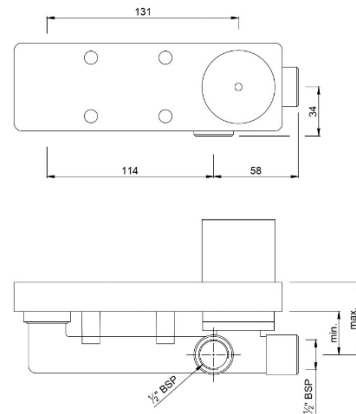

Description:

Concealed Body for Single Lever
Basin Mixer Wall Mounted, But
without Exposed Parts.