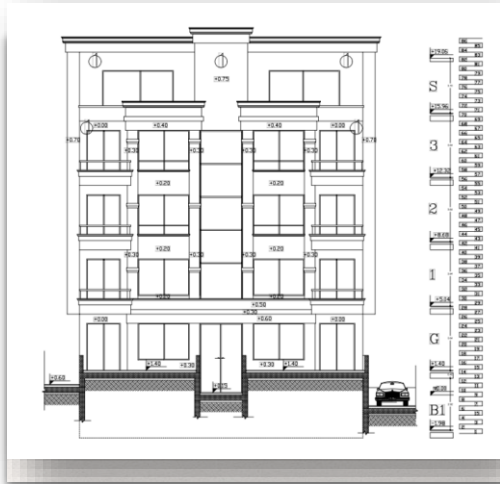

ABDOUN SHAMALI

TAJ AL SAFA HIGH-END DUPLEX

3 BEDROOMS

TOTAL AREA 205 SQ.M.