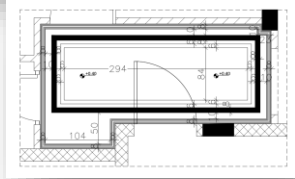

CORRIDORS

Ceiling plan