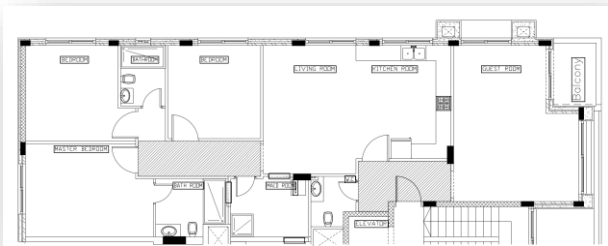

CORRIDORS

Room location

CORRIDORS

Ceiling plan

Taj Al Safa

MMARVEL
WORLD**XL**EXTRA LARGE
SIZE TILES**atlas concorde**

Material

Taj Al Safa