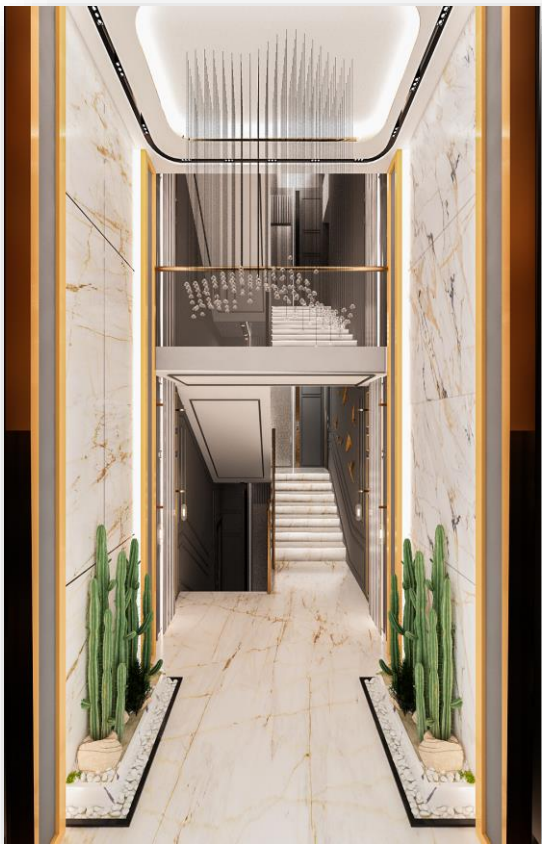

Luxury Lift Design

Luxury Lobby & Staircase design