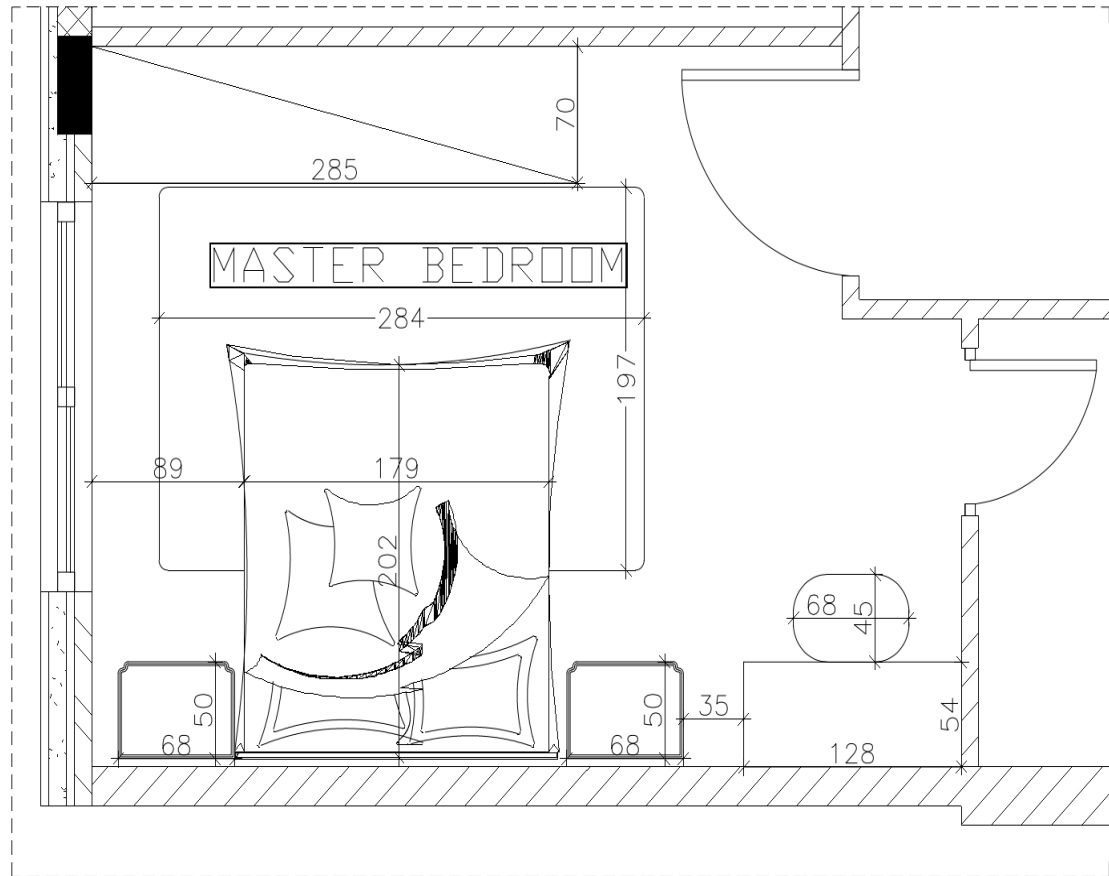

CERTIFICATIONS

MADE IN ITALY

LOCATION: LIVING ROOM

MATERIAL: PORCELAIN

COLOR: BEIGE

Size: 120*120

MASTER BEDROOM

Room location