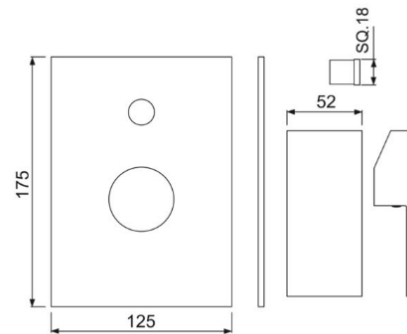

Exposed Part Kit Of Single Lever In-Wall Diverter

RANGE: OPAL PRIME
CODE: KUB-35065FK
BRAND: JAQUAR
FINISH: CHROME
Made of: Brass