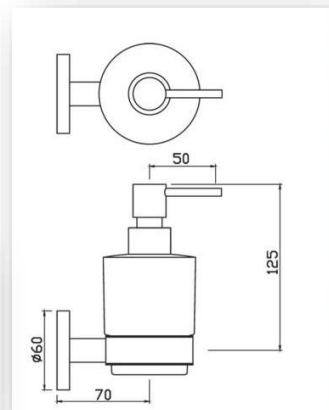

Square Wall Outlet-Chrome

LOCATION: GUEST BATHROOM
RANGE: SHOWERS ACCESSORIES
CODE:ACN-CHR-6PCCOP1
BRAND: JAQUAR
DESCRIPTION:BATHROOM ACCE
SSORIES.