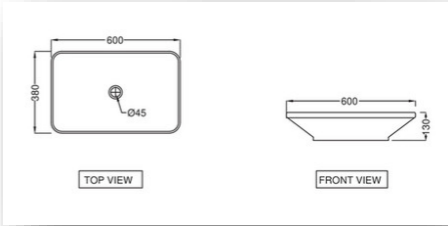

Table Top Basin

LOCATION: MASTER BATHROOM
Range: LAGUNA SANITARYWARE
CODE: LAS-WHT-91905
SHAPE: RECTANGULAR
COLOR: WHITE
SIZE: 600x380x130 mm
BRAND: JAQUAR