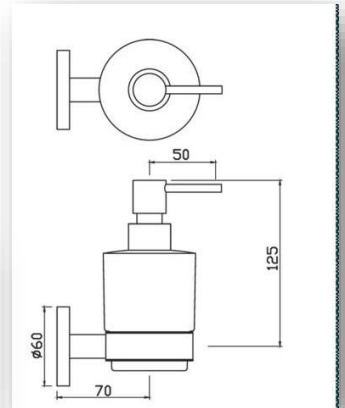

Square Wall Outlet-Chrome

LOCATION: SHARED BATHROOM
RANGE: SHOWERS ACCESSORIES
CODE:ACN-CHR-6PCCOP1
BRAND: JAQUAR
DESCRIPTION:BATHROOM ACCE
SSORIES.