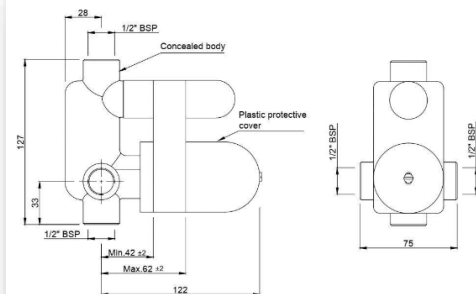

Description:

In-wall Body of Single Lever Diverter with 40mm Cartridge.