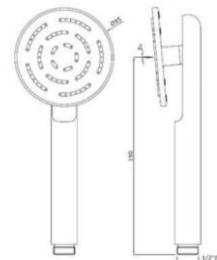

Jaquar Hand Shower HSH 1653

Shower Features: Maze Rain Shower

CODE: HSH-CHR-1653

BRAND: JAQUAR

SHOWER FLOW TYPE: SINGLE FLOW

SHAPE: ROUND

FINISH: CHROME

Description:

Maze hand shower 95mm dia round shape single flow (face plate stainless steel & abs body in chrome finish) with rubit cleaning system.

Square Wall Outlet-Chrome

LOCATION: SHARED BATHROOM
RANGE: SHOWERS ACCESSORIES
CODE:ACN-CHR-6PCCOP1
BRAND: JAQUAR
DESCRIPTION:BATHROOM ACCE
SSORIES.