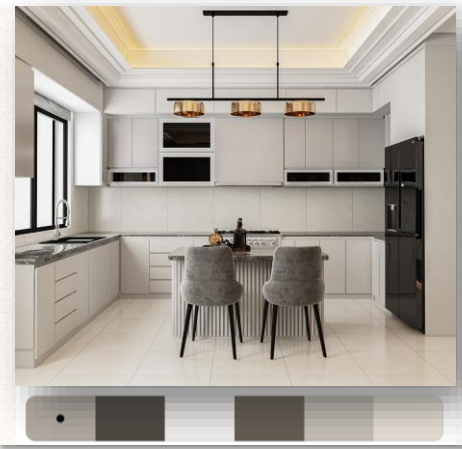

CERTIFICATIONS

MADE IN ITALY

LOCATION: LIVING ROOM

MATERIAL: PORCELAIN

COLOR: BEIGE

Size: 120*120

KITCHEN

FLOOR PLAN