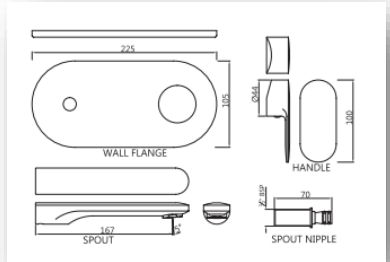

Square Wall Outlet-Chrome

RANGE: OPAL PRIME
CODE: OPP-CHR-15233NKPM
BRAND: JAQUAR
FINISH: CHROME

Description:
2 HOLE WALL MOUNTED BASIN
MIXER TRIM KIT