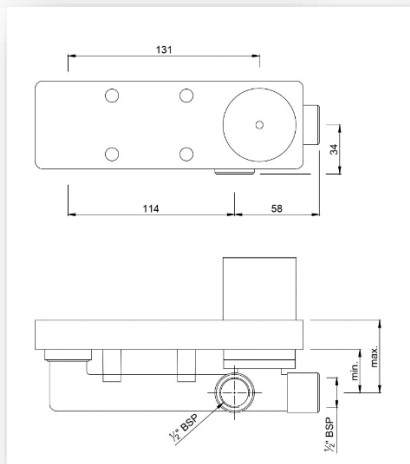

Description:

Concealed Body for Single Lever
Basin Mixer Wall Mounted, But
without Exposed Parts.