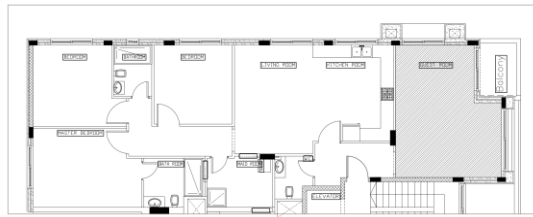

GUEST ROOM

Room location