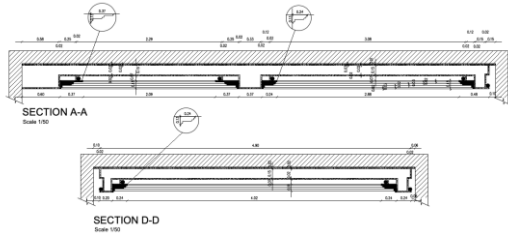

LIVING ROOM

Neoclassicism is a unique style, balancing the verge of classics and modernity.

Sections A-A & D-D