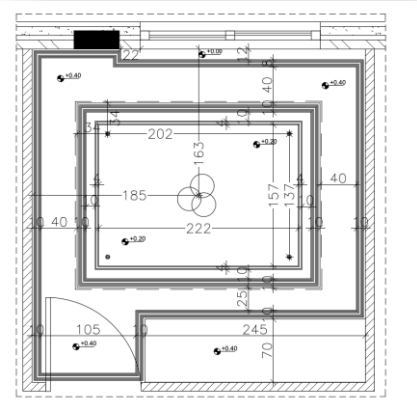

LOCATION: BEDROOMS
MATERIAL: PORCELAIN TILES
SIZE: 22.50x90

GIRLS BEDROOM

Room location

GIRLS BEDROOM

TajAlSafa

Ceiling plan

BOYS BEDROOM

Room location