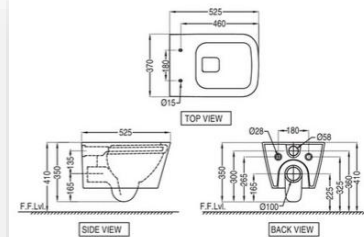

WORLDWIDE APPROVALS

TajAlSafa

Rimless Blind Installation Wall Hung WC

LOCATION: MASTER BATHROOM
CODE: LAS-WHT-91953BIUFSM
BRAND: JAQUAR
DESCRIPTION: SQUARE WALL
OUTLET WITH HANDSETHOLDER

Description:

Rimless Blind Installation Wall
Hung. WC With UF Soft Close
Slim Seat Cover, Hinges,
Accessories Set.