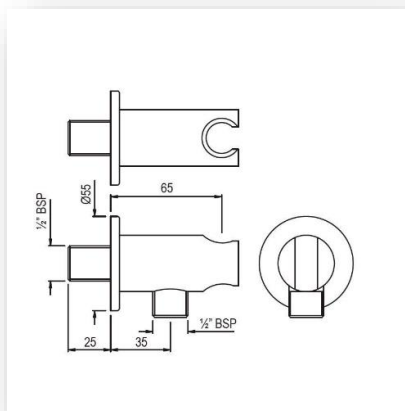

Round Wall Outlet

RANGE: Shower Accessories

CODE: SHA-CHR-566R

BRAND: JAQUAR

FINISH: CHROME

Description:

Round Wall Outlet with Shower Hook.

Single Lever Basin Mixer