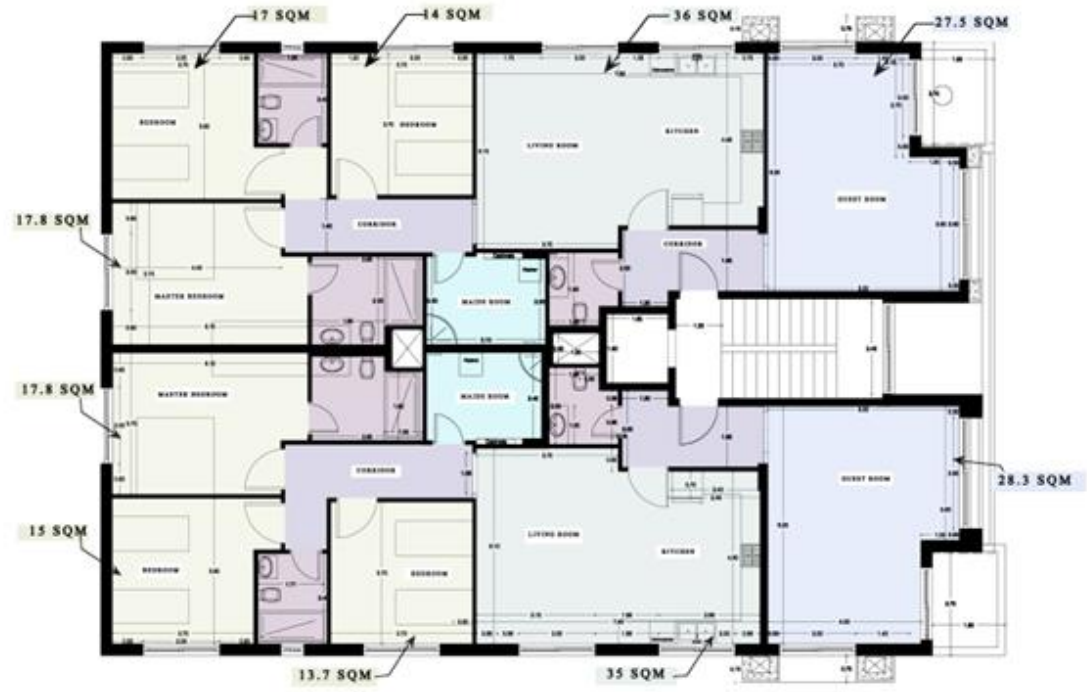

FIRST-SECOND FLOOR REPETITIVE

LEGEND

- BEDROOMS
- FAMILY ZONE
- BATHROOM
- CORRIDOR
- GUEST ROOM