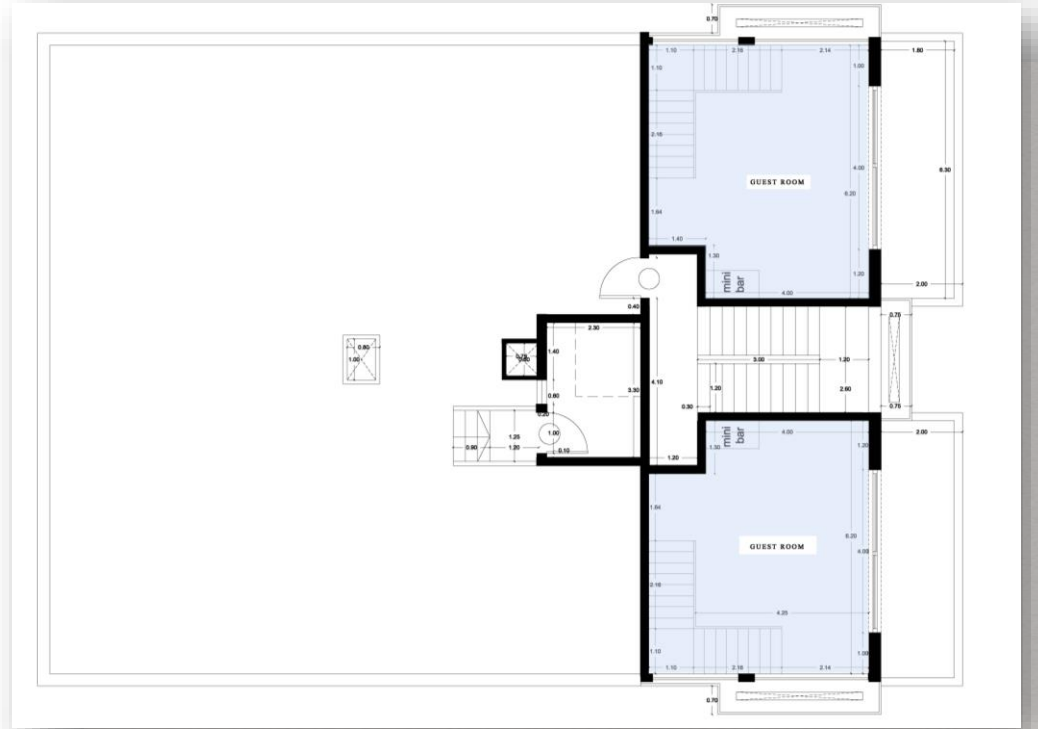

ABDOUN SHAMALI

TAJ AL SAFA

HIGH-END DUPLEX

3 BEDROOMS

TOTAL AREA 205 SQ.M.