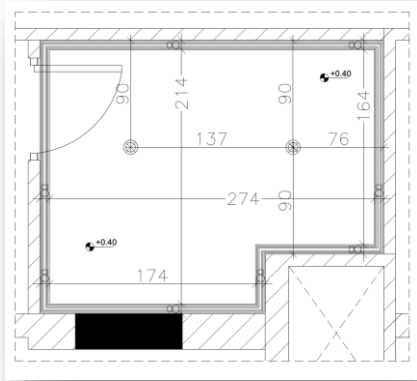

MASTER BATHROOM

TajAlSafa

Ceiling plan