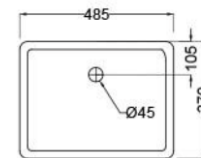

CODE: CNS-WHT-701

SHAPE: RECTANGULAR

COLOR: WHITE

SIZE: 485x370x205 mm

Clean & Odour Freer
wcs

Description:

Under Counter Basin With
Fixing Accessories.

TOP VIEW