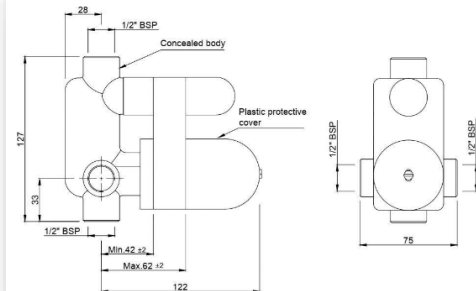

In-wall Body of Single Lever Diverter

LOCATION: SHARED BATHROOM

RANGE: Allied

CODE:ALD-CHR-065N

BRAND: JAQUAR

FINISH:CHROME

Description:

In-wall Body of Single Lever Diverter with 40mm Cartridge.