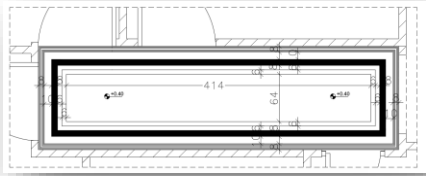

CORRIDORS

Ceiling plan