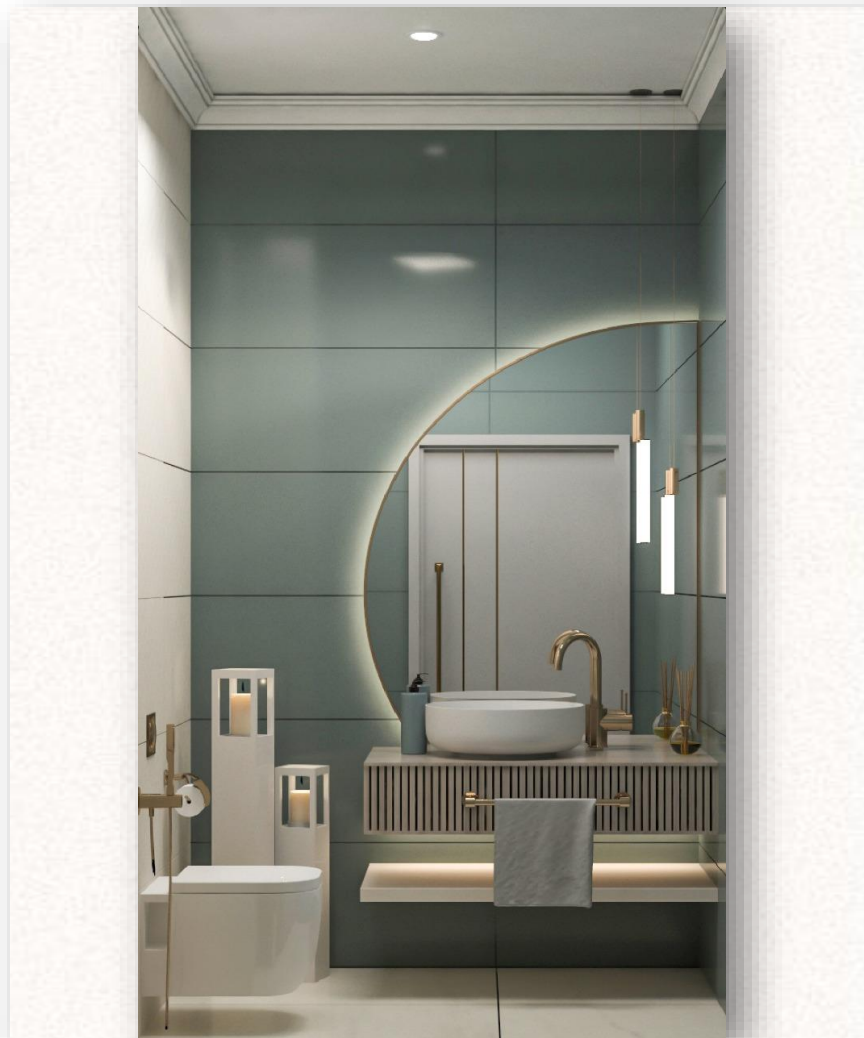

LOCATION: BEDROOMS

MATERIAL: PORCELAIN TILES

SIZE: 22.50x90

GUEST BATHROOM

Ceiling plan

TajAlSafa

COLOR SCHEME

MARAZZI