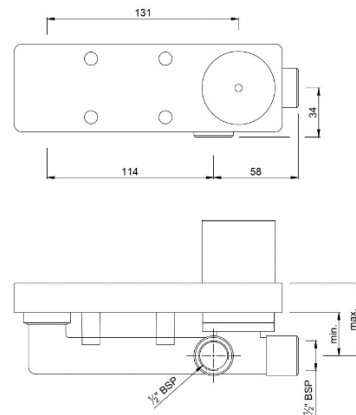

Description:

Concealed Body for Single Lever
Basin Mixer Wall Mounted, But
without Exposed Parts.