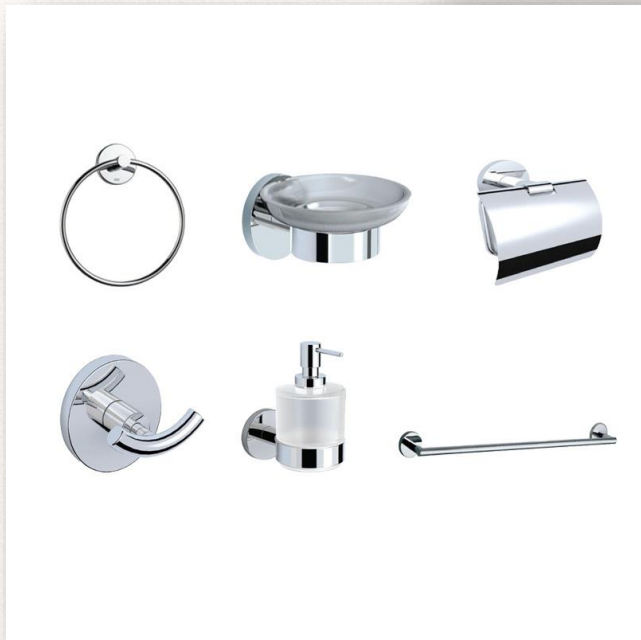

Square Wall Outlet-Chrome

LOCATION: GUEST BATHROOM
RANGE: SHOWERS ACCESSORIES
CODE: SHA-CHR-566S
BRAND: JAQUAR
DESCRIPTION: SQUARE WALL OUTLET
WITH HANDSET HOLDER.

Description:

Jaquar takes into consideration the issue of sustainability, awareness of the importance of preserving our planet.

Hand Shower (Health Faucet) - Chrome

RANGE: ALLIED
CODE: ALD-CHR-573
BRAND: JAQUAR
FINISH: CHROME

Description:

Hand Shower (Health Faucet) with 8mm Dia 1.2 Meter Long Flexible Tube and Wall Hook.

Square Wall Outlet-Chrome