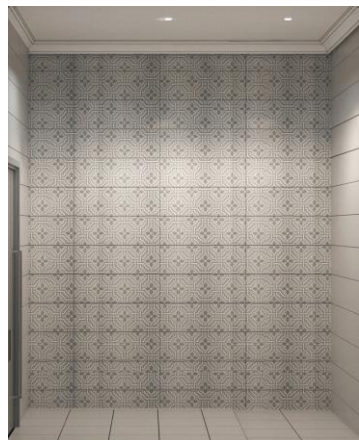

Square Wall Outlet-Chrome

★★★★★ 5/5

LOCATION: GUEST BATHROOM
RANGE: SHOWERS ACCESSORIES
CODE:ACN-CHR-6PCCOP1
BRAND: JAQUAR
DESCRIPTION:BATHROOM ACCE
SSORIES.

SHARED BATHROOM

TajAlSafa

Ceiling plan

COLOR SCHEME

MARAZZI 

Marazzi Coloreline grey

AREA: SHARED BATHROOM

MATERIAL: GREY CERAMIC

WALL TILES

COLOR: GREY

SIZE: 22x66.2 cm

Description: