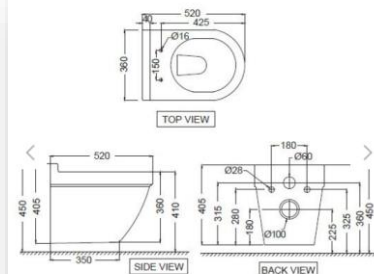

Description:

Rimless, Blind Installation
Wall Hung WC With PP Soft
Close Slim Seat Cover, Hinges
And Accessories Set.