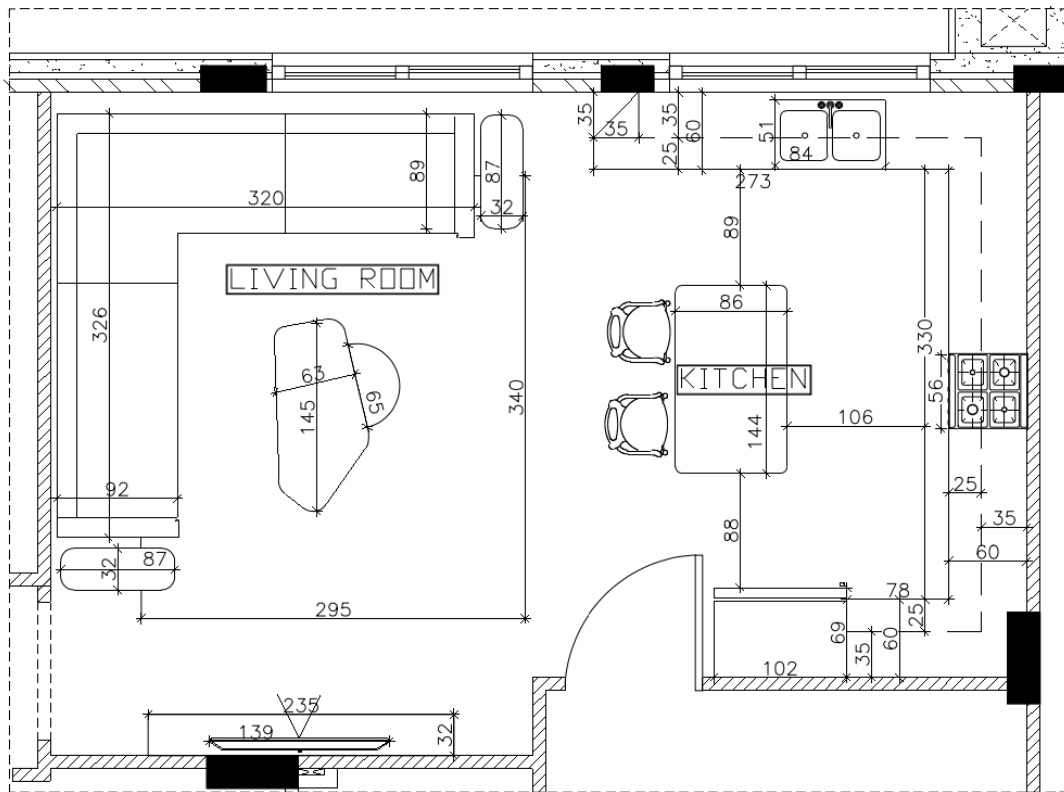

MATERIAL: WOOD

COLOR: WHITE & BLACK

HEIGHT: 225 cm

LIVING ROOM

Room location

LIVING ROOM

Neoclassicism is a unique style, balancing the verge of classics and modernity.

Sections A-A & D-D