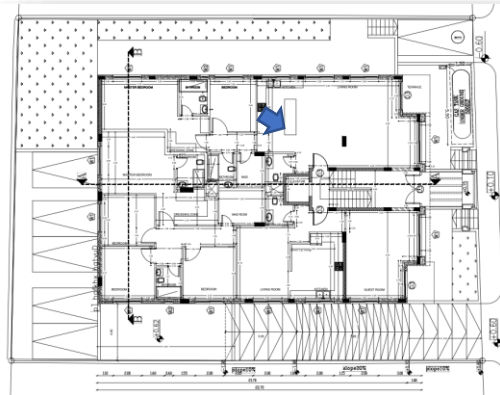

CERTIFICATIONS

MADE IN ITALY

LOCATION: LIVING ROOM

MATERIAL: PORCELAIN

COLOR: BEIGE

Size: 120*120

KITCHEN

FLOOR PLAN