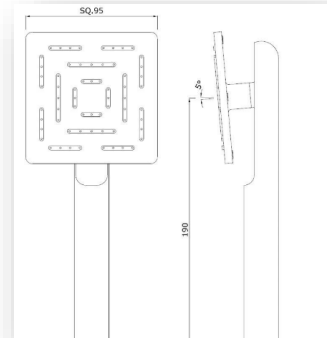

Description:

Maze Hand Shower 95X95mm
Square Shape Single Flow (Face
Plate Stainless Steel & ABS Body)
with Rubit Cleaning System.

FLOW RATE (Litre Per Minute)

0.5 BAR	1.0 BAR	2.0 BAR	3.0 BAR
10.81	15.40	20.07	23.34