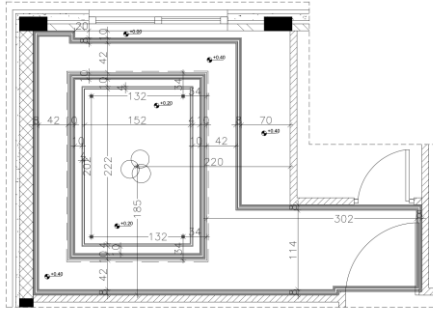

BOYS BEDROOM

TajAlSafa

Ceiling plan