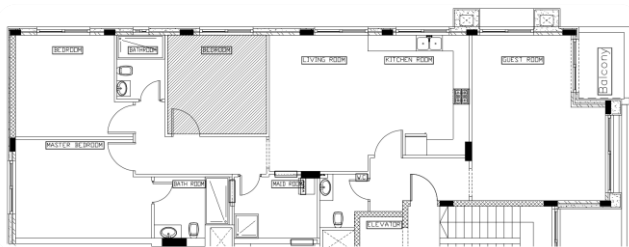

LOCATION: BEDROOMS
MATERIAL: PORCELAIN TILES
SIZE: 22.50x90

GIRLS BEDROOM

Room location

GIRLS BEDROOM

TajAlSafa

Ceiling plan

BOYS BEDROOM

Room location