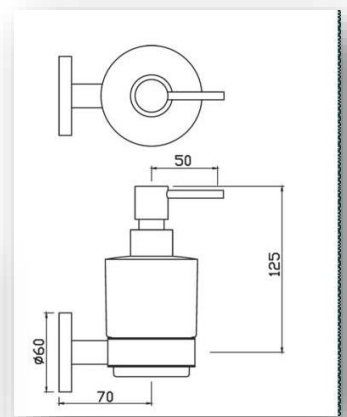

Square Wall Outlet-Chrome

★★★★★ 5/5

LOCATION: GUEST BATHROOM
RANGE: SHOWERS ACCESSORIES
CODE:ACN-CHR-6PCCOP1
BRAND: JAQUAR
DESCRIPTION:BATHROOM ACCE
SSORIES.