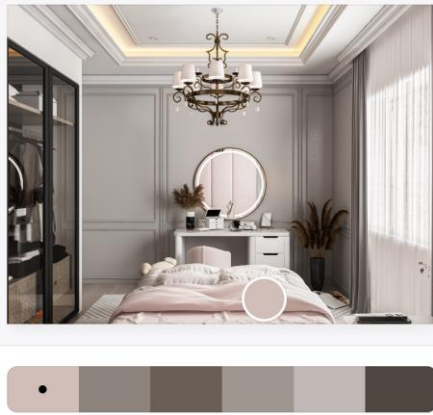

LOCATION: BEDROOMS
MATERIAL: PORCELAIN TILES
SIZE: 22.50x90

GIRLS BEDROOM

Room location

GIRLS BEDROOM

TajAlSafa

Ceiling plan

BOYS BEDROOM

Room location