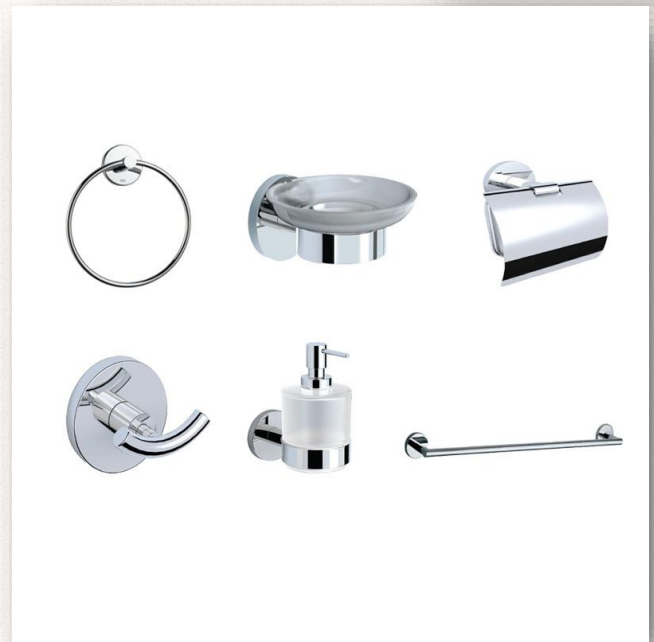

Square Wall Outlet-Chrome

★★★★★ 5/5

LOCATION: GUEST BATHROOM
RANGE: SHOWERS ACCESSORIES
CODE:ACN-CHR-6PCCOP1
BRAND: JAQUAR
DESCRIPTION:BATHROOM ACCE
SSORIES.