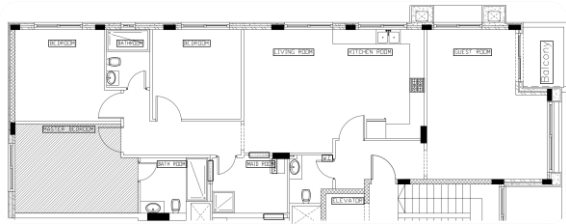

CERTIFICATIONS

MADE IN ITALY

LOCATION: LIVING ROOM

MATERIAL: PORCELAIN

COLOR: BEIGE

Size: 120*120

MASTER BEDROOM

Room location