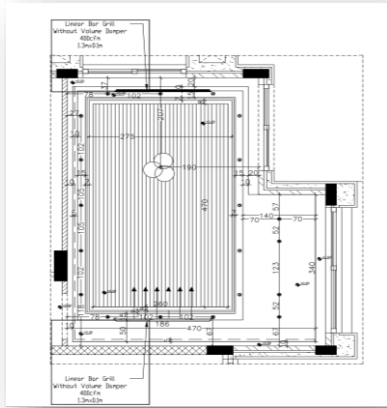

GUEST ROOM

TajAlSafa

Ceiling plan