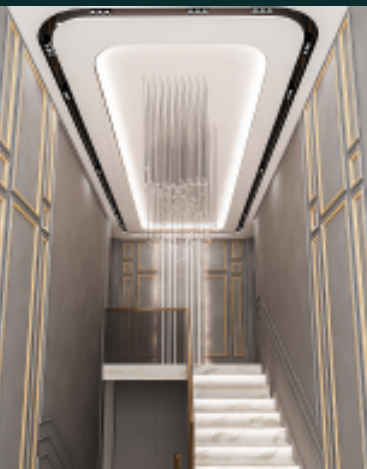

MAIN ENTRANCE
المدخل الرئيسي

APARTMENT DESIGN

تصميم الشقة

APARTMENT ZONING

- Guest room with balcony
- Living room & kitchen
- Three Bedrooms, 3 Bath Rooms
- Maid's room with bathroom

GUEST ROOM

غرفة الضيوف