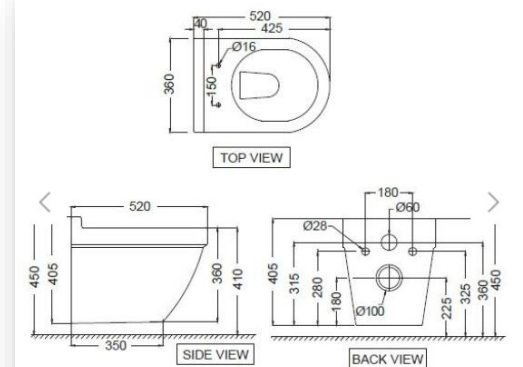

Size: 1400 x 200 mm

Specifications:

-  Anti-finger print stainless steel body
-  Inbuilt ABS top shower with 50 nozzles
-  ABS body massage jets
-  Chrome plated ABS hand shower
-  Brass Spout
-  Multi function water diverter
-  Brass faucet body with Hot and Cold mixer
-  40cm stainless steel braided hose
-  Operating pressure - minimum 2 bar
-  1.5m stainless steel double locked flexible hoses

COLOR: WHITE MATT

SIZE: 375 x 520 x 400 mm

Brand: JAQUAR

TYPE OF MOUNTING: WALL HUNG

Under Counter Basin

Description:

Under Counter Basin With Fixing Accessories.

LOCATION: SHARED BATHROOM