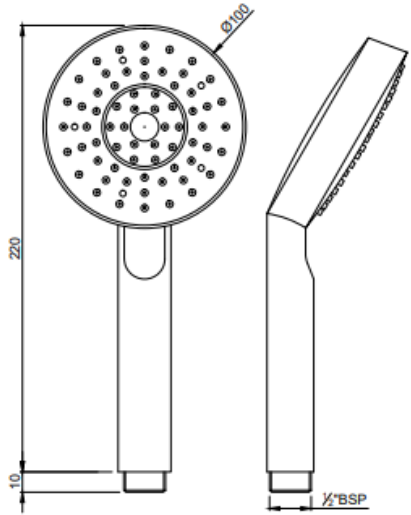

RANGE: ALLIED

CODE: ALD-CHR-573

BRAND: JAQUAR

FINISH: CHROME

Description:

Hand Shower (Health Faucet) with 8mm Dia 1.2 Meter Long Flexible Tube and Wall Hook.

Round Wall Outlet

RANGE: Shower Accessories

CODE: SHA-CHR-566R

BRAND: JAQUAR

FINISH: CHROME

Description:

Round Wall Outlet with
Shower Hook.

Hand Shower (Health Faucet)

RANGE: Florentine

CODE: FLR-CHR-5001B

BRAND: JAQUAR

FINISH: CHROME

Description:

Single Lever Basin Mixer without
Pop-up Waste System with 375mm
Long Braided Hoses.

Single Function Round Shape Hand Shower

RANGE: Hand Showers
CODE: HSH-CHR-1937
BRAND: JAQUAR
FINISH: CHROME

Description:
Single Function 100mm
Round Shape Hand Shower.

Round Shape Overhead Shower

RANGE: Overhead Showers
CODE: OHS-CHR-497N
BRAND: JAQUAR
FINISH: CHROME

Description:
Single Function 190mm dia
Round Shape Overhead Shower.