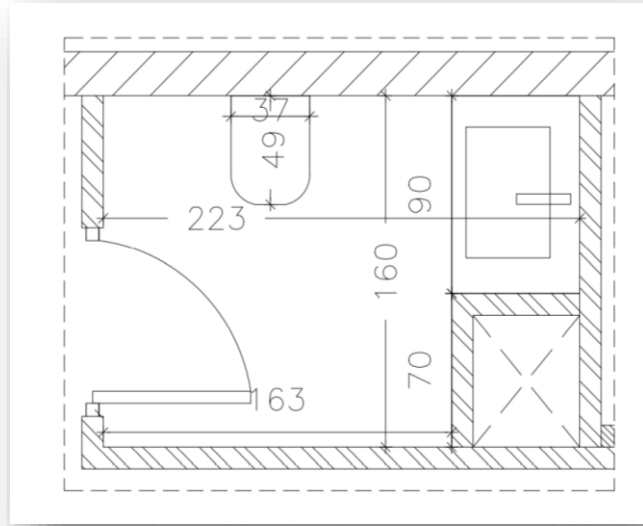

GUEST BATHROOM

T A J A L S A F A R E A L E S T A T E D E V E L O P M E N T