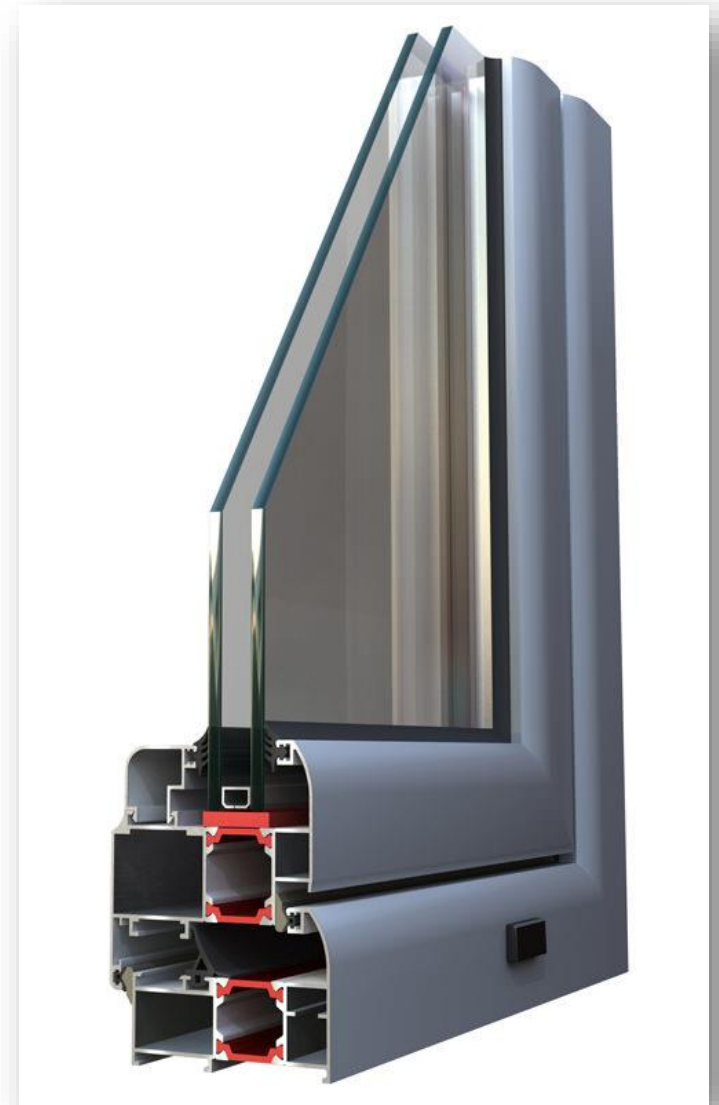

DOUBLE GLAZED WINDOWS

Double-glazed windows are installed in this project they are constructed of two panes of glass filled with argon gas layer and then sealed. They are intended to provide an even more substantial barrier against external temperatures. By reducing conduction, the two layers of glass separated by a gap act as insulation.

ALUMINUM WINDOW FRAME

The project included the installation of specially designed aluminum frames that differed from the rest of the aluminum sections by having the following characteristic features:

The thickness of the Aluminum is 1.7 mm.

Italian LAVAL Window lock

Double Zipper Stainless Wheel Fiber glass window screen.

6 mm clear glass+ void 20 mm + clear double silicone.

AGC- Obeikan glass.

WINDOW SHUTTERS

- Calm motor, 30 and 40 Newton, with a warranty of 15 years, replacement.
- Use of acid-free silicone.
- All silicone works are to the highest specifications in the application (waterproofing + special silicone blade).
- Higher density sedra foam which gives it a higher insulation value and more durability
- Reinforcing the throat floor for large sizes greater than 4 m2 with suede or beech wood.
- The glass is perforated and contains silica gel granules to absorb moisture.
- The column of the shutter is Aluminum, about 6 cm thick, with an aluminum thickness of 0.5 mm.