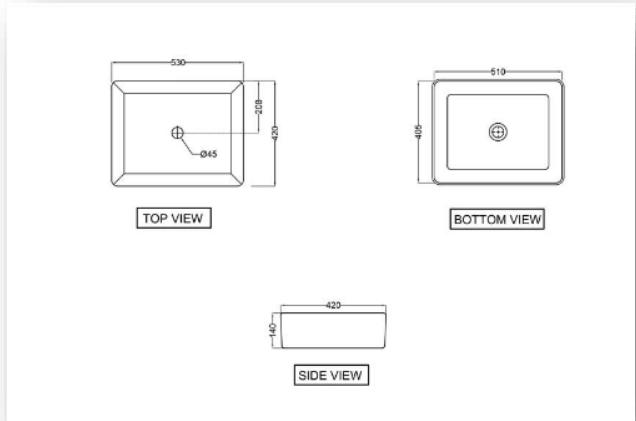

AREA: GUEST BATHROOM
MATERIAL: PORCELAIN
CODE: AAIN
SIZE: 150X75 cm

Wall Hung WC

Description:

Rimless, Blind Installation
Wall Hung WC With UF Soft
Close Slim Seat Cover, Hinges,
Accessories Set .

LOCATION: GUEST BATHROOM

Code: KUS-WHT-35953BIUF5M

BRAND: JAQUAR

COLOR: WHITE

DUAL AND I FLUSH ADVANTAGES

SIZE: 360x500x330 mm

Thin Rim Table Top Basin - White

LOCATION: GUEST BATHROOM
 CODE: JDS-WHT-25907N
 RANGE: JDR
 BRAND: JAQUAR
 COLOR: WHITE
 SIZE: 530x420x140mm