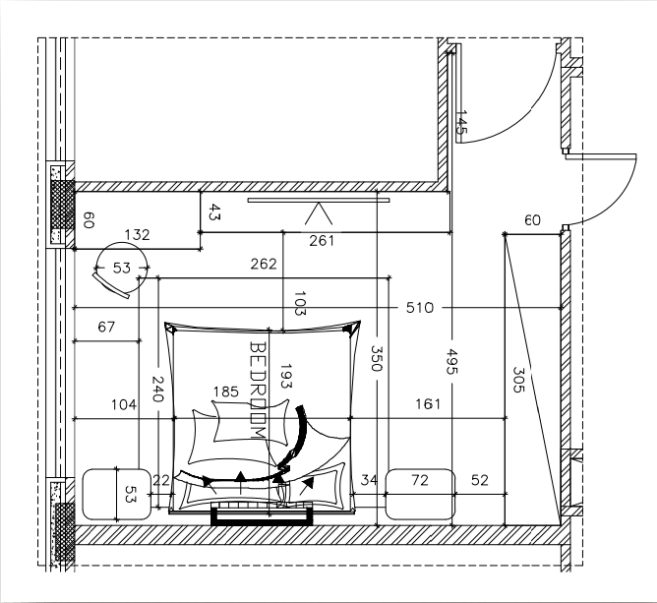

AREA: LIVING ROOM

MATERIAL: PORCELAIN

CODE: AAIN

SIZE: 150X75 cm

MASTER BEDROOM

T A J A L S A F A R E A L E S T A T E D E V E L O P M E N T

MASTER BEDROOM

TAJ AL SAFA REAL ESTATE DEVELOPMENT