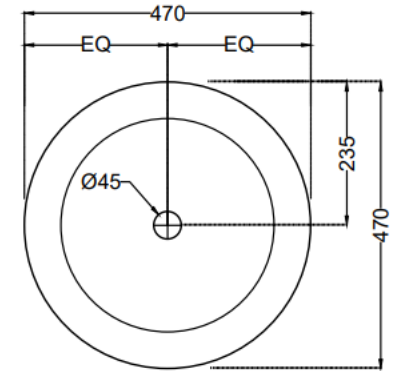

RANGE: FUSION

SIZE : 470 x 470 x 110mm

TOP VIEW

Jaq Brushed Stainless Steel

LOCATION: MASTER BATHROOM

RANGE: Shower Panels

CODE: JPL-SSF-ST8858B3

BRAND: JAQUAR

Size: 1400 x 200 mm

Specifications:

-  Anti-finger print stainless steel body
-  Inbuilt ABS top shower with 50 nozzles
-  ABS body massage jets
-  Chrome plated ABS hand shower
-  Brass Spout
-  Multi function water diverter
-  Brass faucet body with Hot and Cold mixer
-  40cm stainless steel braided hose
-  Operating pressure - minimum 2 bar
-  1.5m stainless steel double locked flexible hoses