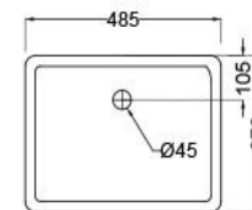

COLOR: WHITE MATT

SIZE: 375 x 520 x 400 mm

Brand: JAQUAR

TYPE OF MOUNTING: WALL HUNG

Under Counter Basin

Description:

Under Counter Basin With Fixing Accessories.

LOCATION: SHARED BATHROOM

Range: CONTINENTAL

CODE: CNS-WHT-701

SHAPE: RECTANGULAR

COLOR: WHITE

SIZE: 485x370x205 mm

Clean & Odour Freer
WCS

TOP VIEW

Hand Shower (Health Faucet) - Chrome