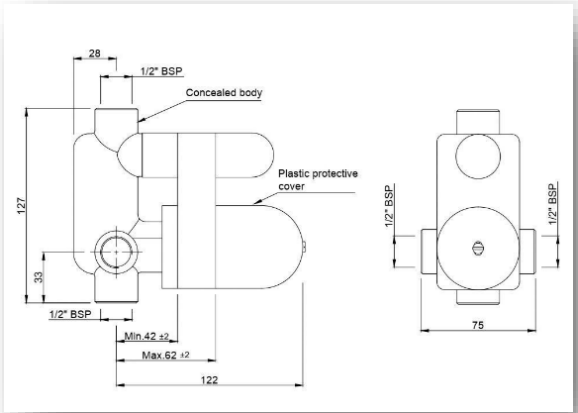

In-wall Body of Single Lever Diverter

LOCATION: MASTER BATHROOM
RANGE: Allied
CODE: ALD-CHR-065N
BRAND: JAQUAR
FINISH: CHROME

Description:
In-wall Body of Single Lever
Diverter with 40mm Cartridge.