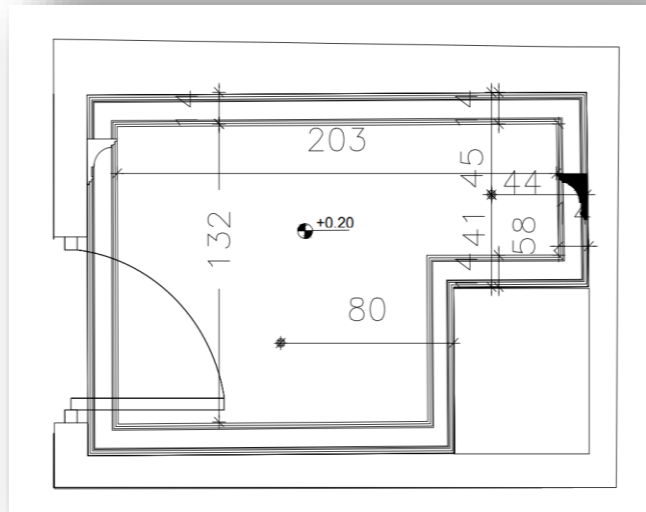

GUEST BATHROOM

T A J A L S A F A R E A L E S T A T E D E V E L O P M E N T