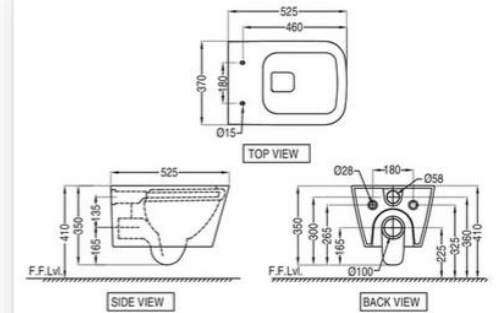

Description:

Rimless Blind Installation Wall Hung. WC With UF Soft Close Slim Seat Cover, Hinges, Accessories Set.

LOCATION: MASTER BATHROOM

CODE: LAS-WHT-91953BIUF5M

BRAND: JAQUAR

DESCRIPTION: SQUARE WALL OUTLET WITH HANDSETHOLDER