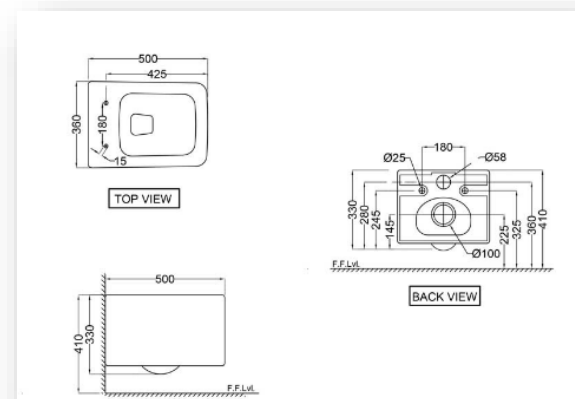

Wall Hung WC

Description:

Rimless, Blind Installation
Wall Hung WC With UF Soft
Close Slim Seat Cover, Hinges,
Accessories Set .

LOCATION: GUEST BATHROOM

Code: KUS-WHT-35953BIUF5M

BRAND: JAQUAR

COLOR: WHITE

DUAL AND I FLUSH ADVANTAGES

SIZE: 360x500x330 mm