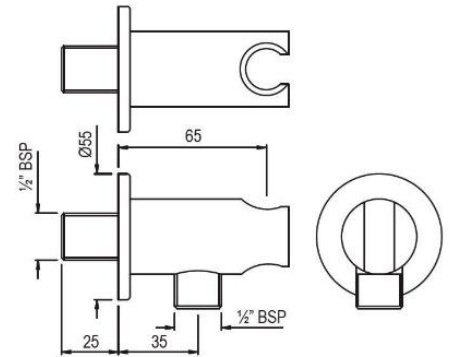

Round Wall Outlet

RANGE: Shower Accessories

CODE: SHA-CHR-566R

BRAND: JAQUAR

FINISH: CHROME

Description:
Round Wall Outlet with Shower
Hook.