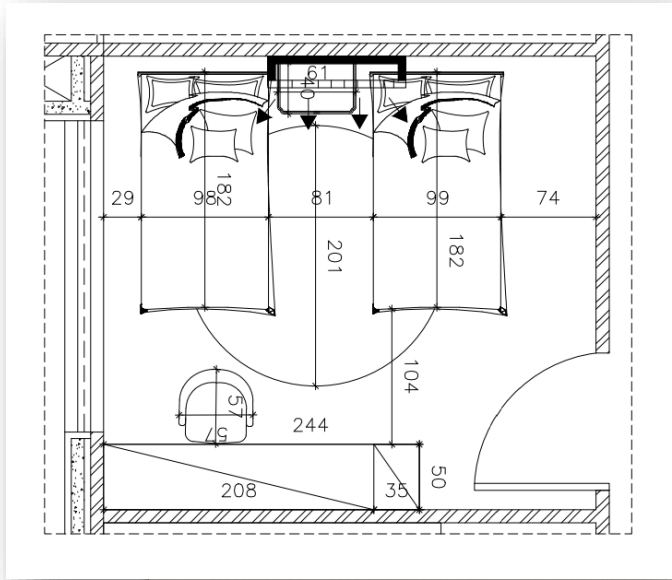

BOYS BEDROOM

T A J A L S A F A R E A L E S T A T E D E V E L O P M E N T