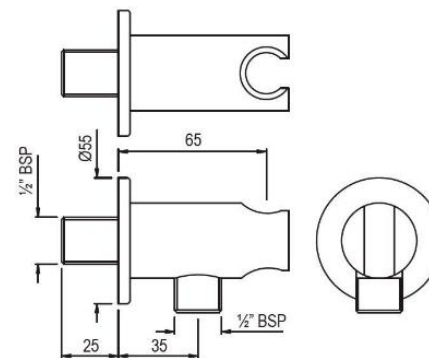

Range: CONTINENTAL

CODE: CNS-WHT-701

SHAPE: RECTANGULAR

COLOR: WHITE

SIZE: 485x370x205 mm

Clean & Odour Freer
WCS

TOP VIEW

Hand Shower (Health Faucet) - Chrome

RANGE: ALLIED

CODE: ALD-CHR-573

BRAND: JAQUAR

FINISH: CHROME

Description:

Hand Shower (Health Faucet) with 8mm Dia 1.2 Meter Long Flexible Tube and Wall Hook.

Round Wall Outlet

RANGE: Shower Accessories

CODE: SHA-CHR-566R

BRAND: JAQUAR

FINISH: CHROME

Description:

Round Wall Outlet with
Shower Hook.

Hand Shower (Health Faucet)

RANGE: Florentine

CODE: FLR-CHR-5001B