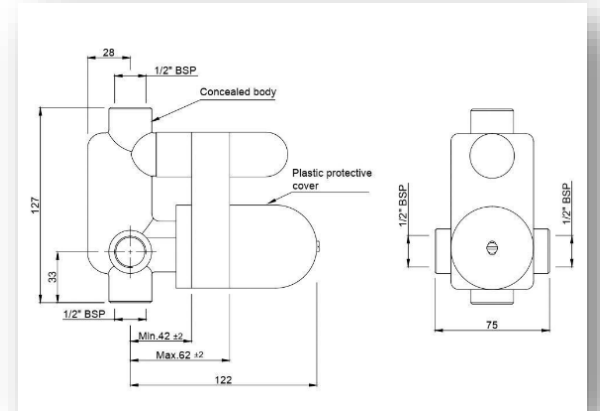

In-wall Body of Single Lever Diverter

★ ★ ★ ★ ★ 5/5

LOCATION: GUEST BATHROOM
RANGE: Allied
CODE: ALD-CHR-065N
BRAND: JAQUAR
FINISH: CHROME

Description:
In-wall Body of Single Lever
Diverter with 40mm Cartridge.