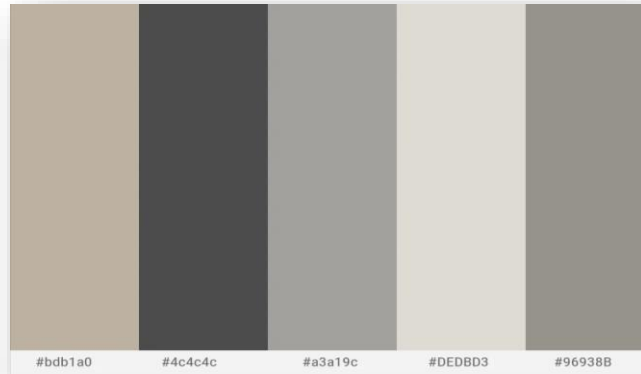

MATERIAL: WOOD

COLOR: GREY

HEIGHT: 225 cm

LIVING ROOM

T A J A L S A F A R E A L E S T A T E D E V E L O P M E N T

MADE IN ITALY

9 mm

Average
trampling