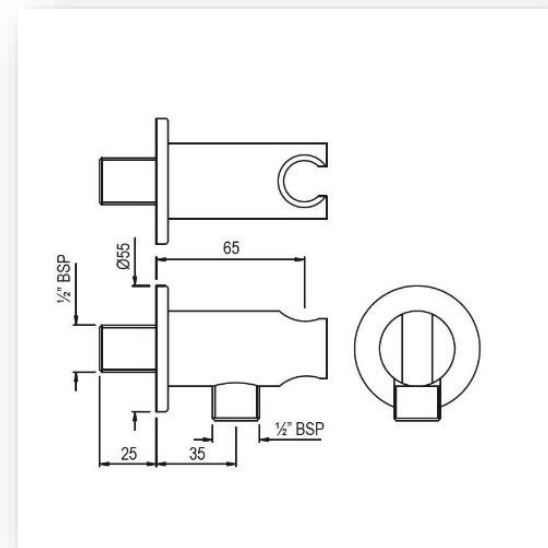

Hand Shower (Health Faucet) with 8mm Dia 1.2 Meter Long Flexible Tube and Wall Hook.

Round Wall Outlet

RANGE: Shower Accessories

CODE: SHA-CHR-566R

BRAND: JAQUAR

FINISH: CHROME

Description:
Round Wall Outlet with Shower Hook.