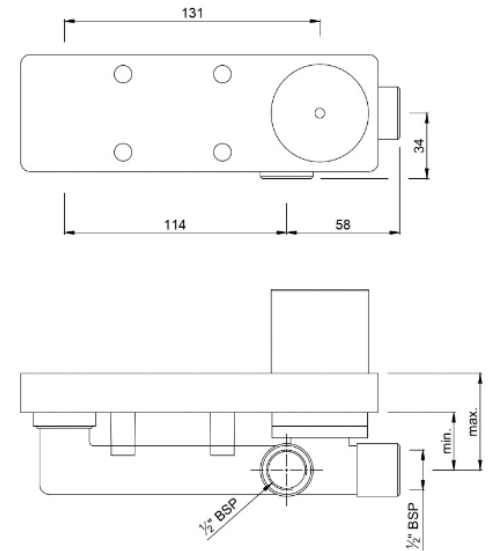

Jaquar Concealed Body ALD-CHR-233

Description:

Concealed Body For Single Lever
Basin Mixer Wall
Mounted With Cartridge Sleeve
But Without Exposed Parts.

LOCATION: SHARED BATHROOM

RANGE: Allied

CODE:ALD-CHR-233

BRAND: JAQUAR

FINISH:CHROME