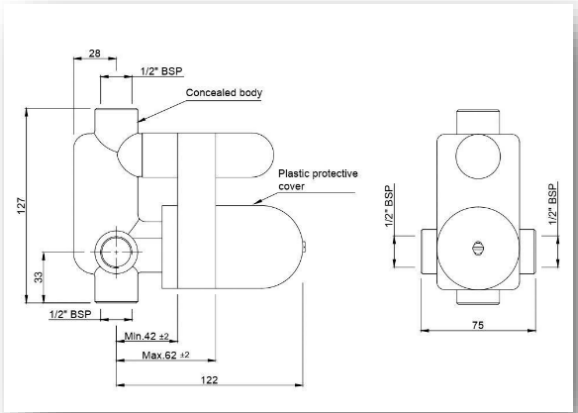

In-wall Body of Single Lever Diverter

LOCATION: SHARED BATHROOM
RANGE: Allied
CODE: ALD-CHR-065N
BRAND: JAQUAR
FINISH: CHROME

Description:
In-wall Body of Single Lever
Diverter with 40mm Cartridge.