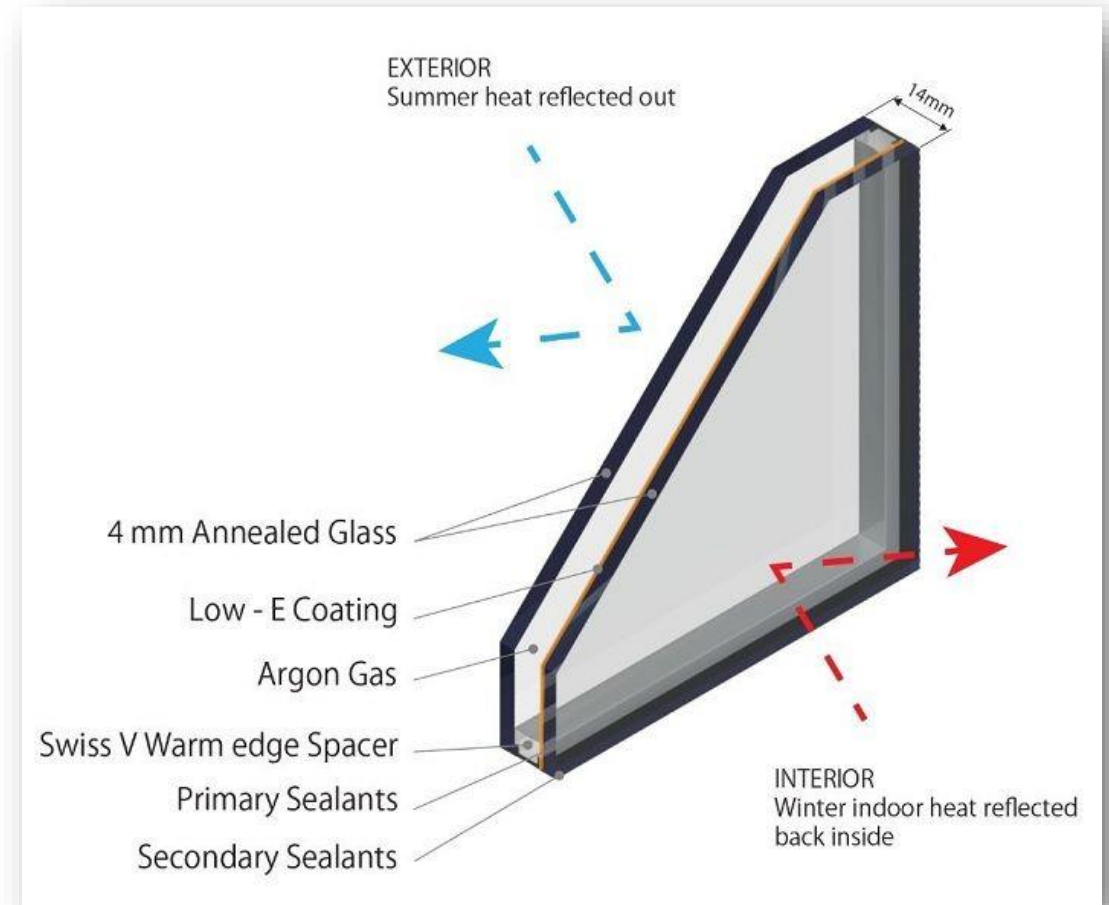

LANDSCAPE

TAJ AL SAFA REAL ESTATE DEVELOPMENT

BUILDING INSULATION

In this project, external wall insulation is used; it is a composite cladding system of appropriate insulation and waterproof coating; it is an essential building energy-saving technology that prevents heat gain/loss through the building envelope.

DOUBLE GLAZED WINDOWS

Double-glazed windows are installed in this project they are constructed of two panes of glass filled with argon gas layer and then sealed. They are intended to provide an even more substantial barrier against external temperatures. By reducing conduction, the two layers of glass separated by a gap act as insulation.