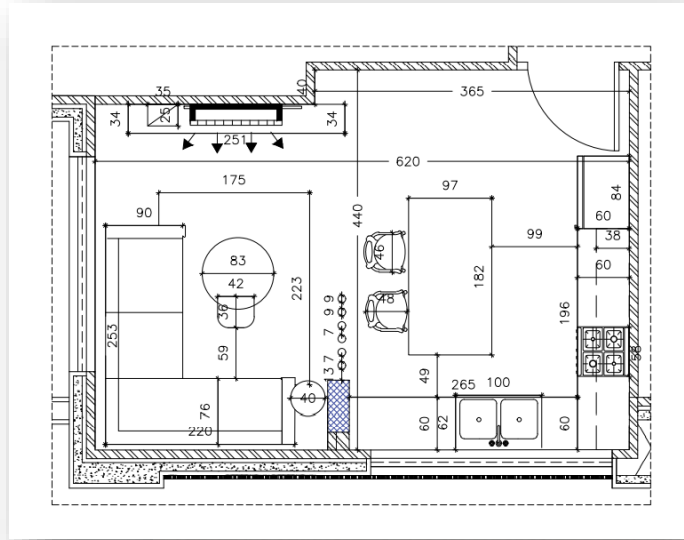

AREA: LIVING ROOM

MATERIAL: PORCELAIN

CODE: AAIN

SIZE: 150X75 cm

KITCHEN

 MADE IN ITALY

9 mm

Average
trampling