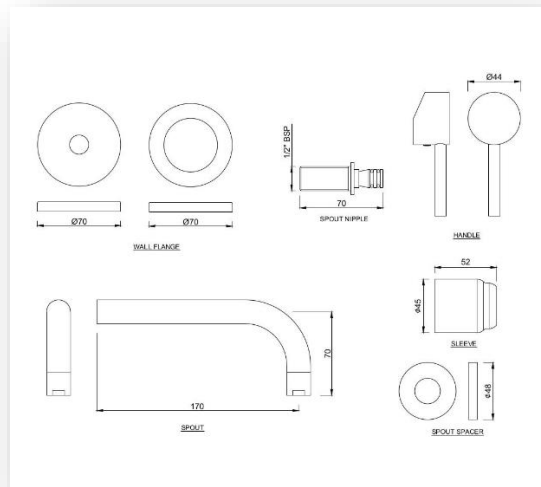

Description:

Exposed parts kit of a single lever basin mixer wall mounted consisting of operating lever, cartridge sleeve, nipple, spout & two wall flanges.