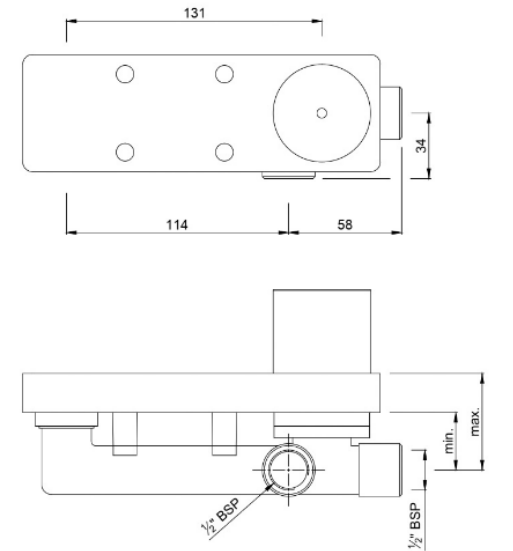

Jaquar Concealed Body ALD-CHR-233

LOCATION: MASTER BATHROOM
RANGE: Allied
CODE: ALD-CHR-233
BRAND: JAQUAR
FINISH: CHROME

Description:
Concealed Body For Single Lever
Basin Mixer Wall
Mounted With Cartridge Sleeve
But Without Exposed Parts.