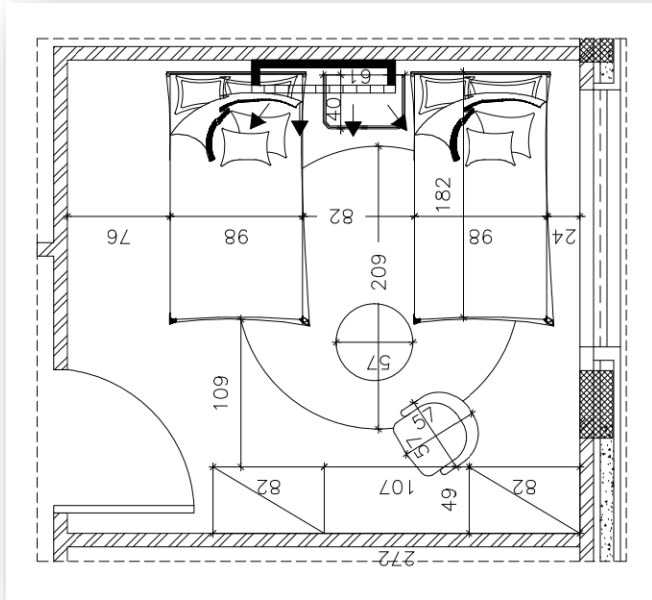

GIRLS BEDROOM

T A J A L S A F A R E A L E S T A T E D E V E L O P M E N T