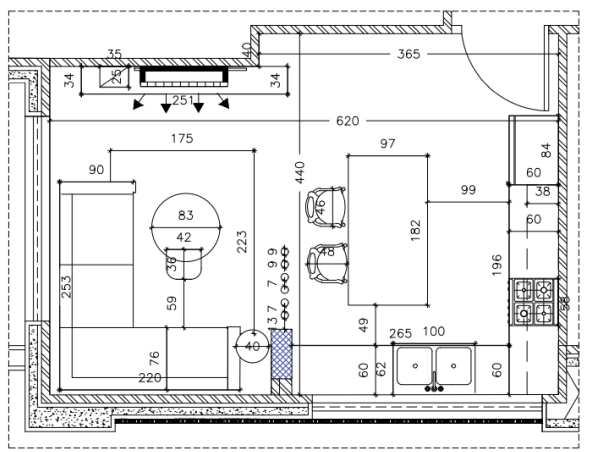

MATERIAL: WOOD

COLOR: GREY

HEIGHT: 225 cm

LIVING ROOM

T A J A L S A F A R E A L E S T A T E D E V E L O P M E N T

MADE IN ITALY

9 mm

Average
trampling