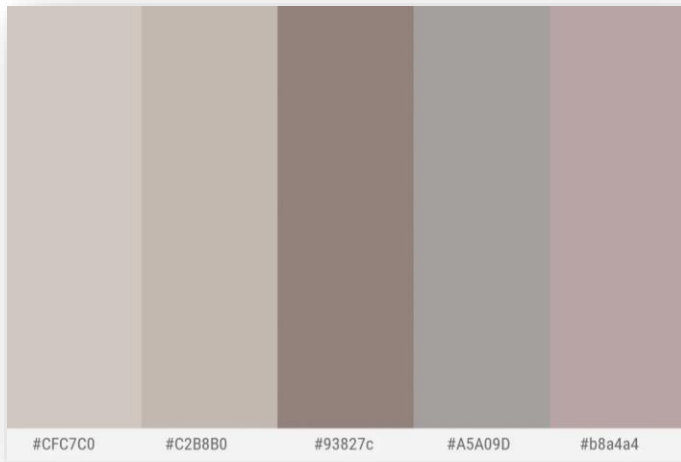

GIRLS BEDROOM

T A J A L S A F A R E A L E S T A T E D E V E L O P M E N T