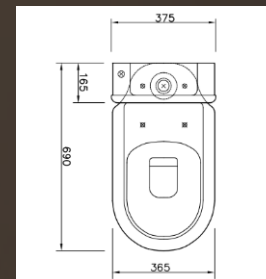

The comfort in softness

With a smooth silhouette and harmonious volumes, Regina toilet enhances the comfort in your area of beauty and wellness.

Regina series Toilet

Description:

With a smooth silhouette and harmonious volumes, the Regina toilet enhances comfort in your beauty and wellness area.

AREA: SHARED BATHROOM

CODE: :S10082523400001

MATERIAL: CERAMIC

SIZE: 690x365x805mm

White

MADE IN: SPAIN