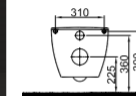

Dalia Telescopic Shower Column Systems

5/5

LOCATION: MASTER
BATHROOM

MATERIAL: CERAMIC

MADE IN: SPAIN

COLOR: CHROME

Bidet
Function
Universal
Application
Wall Hung

Jet
Flush
Wc

Concealed
Installation

Easy
Installation