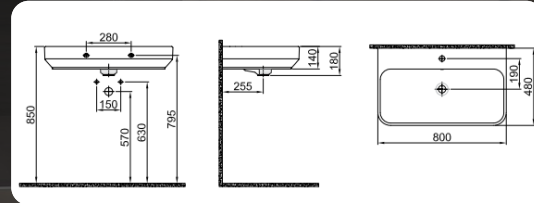

LOCATION: MASTER

BATHROOM

MATERIAL: CERAMIC

MADE IN: SPAIN

COLOR: GREY

Washbasin
Single
Tap Hole

With
Overflow
Hole

Wall
Mounted

Ceramic
Novatik

Novatik
Included