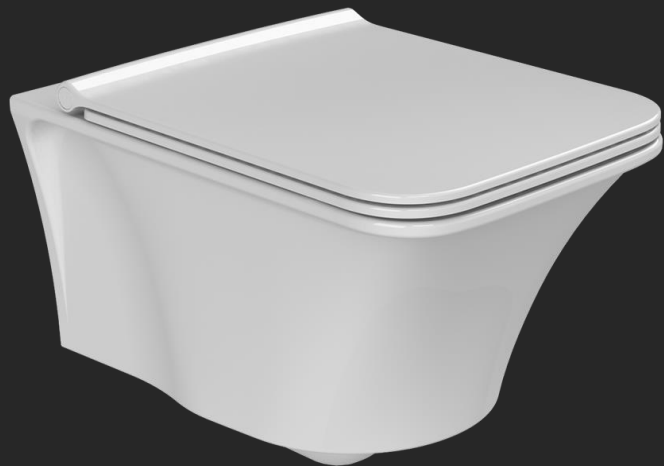

CeraStyle®