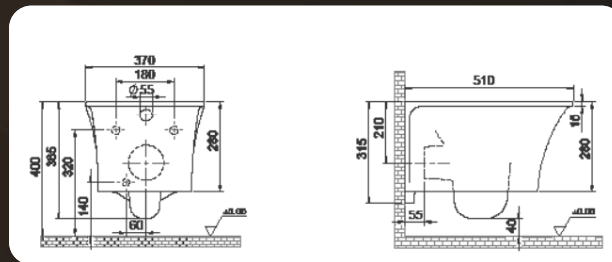

## UNISSET 2-in-1 Set for WC (Grohe)

LOCATION: GUEST BATHROOM

CODE: 3882500D

COLOR: CHROME

SKATE COSMOPOLITAN FLUSH PLATE,  
CHROME.

**Description:** Electric WC flushing system that is ideal for use in bathroom furniture. It saves water and allows the user to select the amount of water used, either 6 L or 9 L. It is leak-tested, sound-insulating, simple to install, and concealed within the bathroom wall.