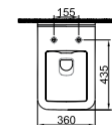

Dalia Telescopic Shower Column Systems

5/5

LOCATION: MASTER
BATHROOM

MATERIAL: CERAMIC

MADE IN: SPAIN

COLOR: CHROME

Bidet
Function
Universal
Application
Wall Hung

Jet
Flush
Wc

Concealed
Installation

Easy
Installation