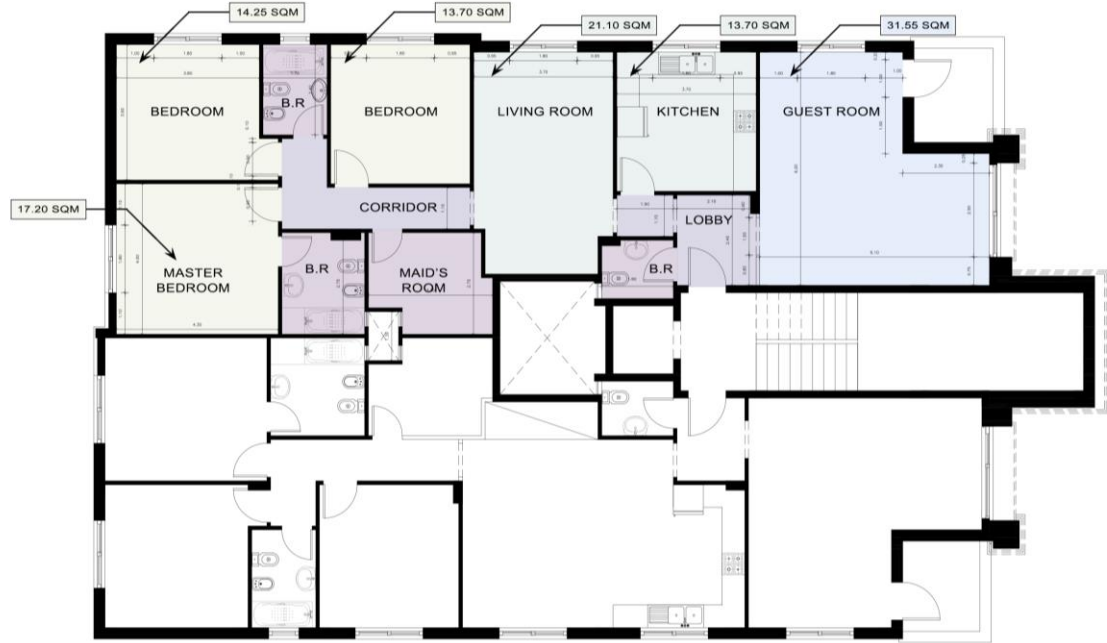

### SHMEISANI APARTMENT

180 SQM

#### ZONED AREAS

3 BEDROOMS  
( 1 MASTER)

3 BATHROOMS

GUEST ROOM

LIVING ROOM

KITCHEN ZONE

VERANDA ZONE

MAID'S ROOM