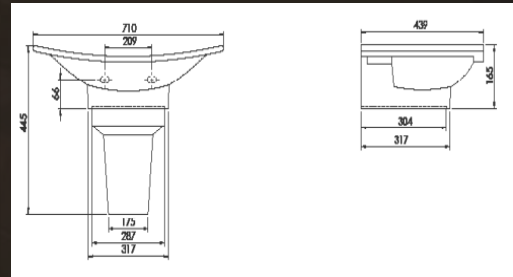

Bella Wall Mounted Hand Wash

LOCATION: GUEST BATHROOM

CODE: 074600-u

MADE IN: SPAIN

MATERIAL: CERAMIC