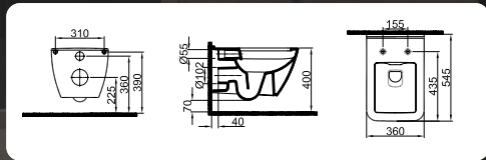

Fold Pro Smart wash (Rimless) Wall Hung WC

LOCATION: MASTER
BATHROOM
MATERIAL: CERAMIC
MADE IN: SPAIN
COLOR: GREY

- Bidet Function Universal Application Wall Hung
- Jet Flush Wc
- Concealed Installation
- Easy Installation