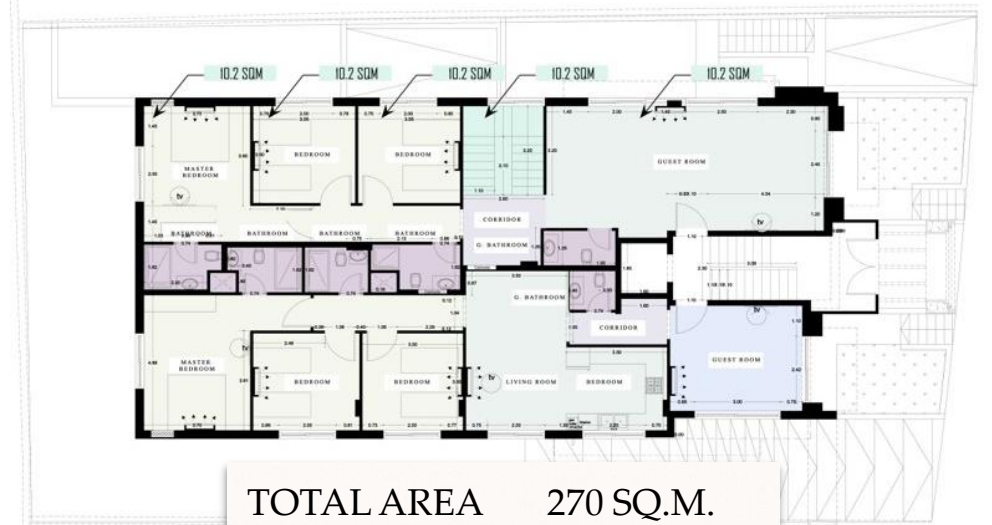

DAHYET ALAMIR RASHED

TAJ AL SAFA

HIGH-END DUPLEX

BASEMENT + GROUND FLOOR (RIGHT APARTMENT)
4 BEDROOMS
(2 MASTER BEDROOMS)

TOTAL AREA 270 SQ.M.