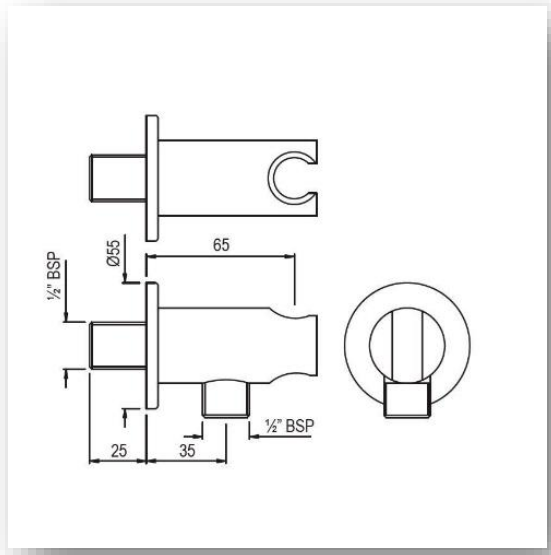

Round Wall Outlet

RANGE: Shower Accessories
CODE: SHA-CHR-566R
BRAND: JAQUAR
FINISH: CHROME

Description:
Round Wall Outlet with Shower Hook.