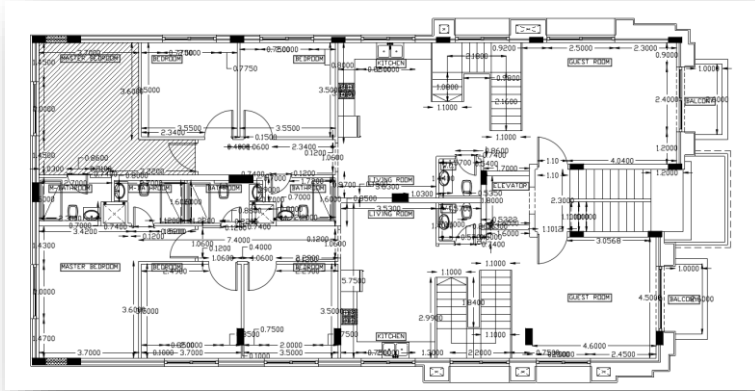

MASTER BEDROOM

TAJ AL SAFA REAL ESTATE DEVELOPMENT

Room Location