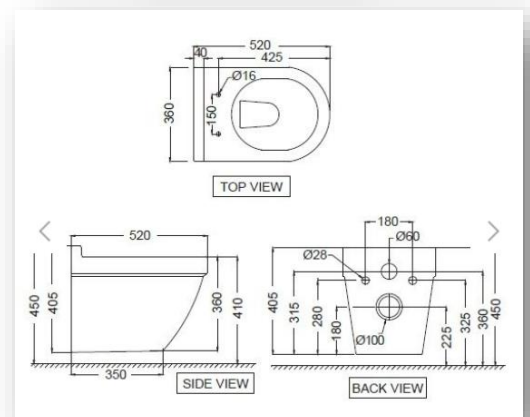

Wall Hung WC-White Matt

Description:

Rimless, Blind Installation
Wall Hung WC With PP Soft
Close Slim Seat Cover, Hing
es And Accessories Set.

Clean & Odour Freer
WCS

LOCATION: SHARED BATHROOM

Range: LAGUNA SANITARYWARE

CODE: SLS-WHT-6953BIPPSM

COLOR: WHITE MATT

SIZE: 375 x 520 x 400 mm

Brand: JAQUAR

TYPE OF MOUNTING: WALL HUNG