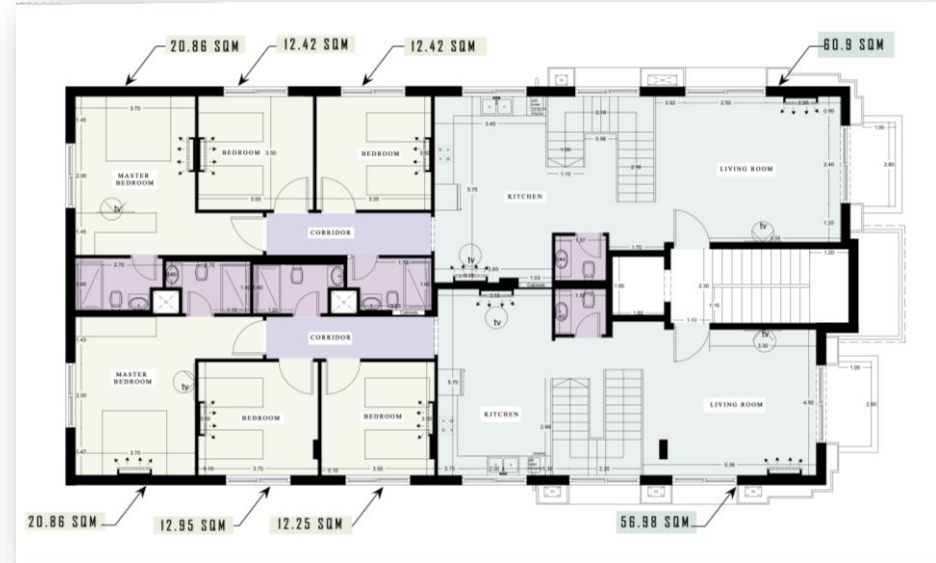

TOTAL AREA 150 SQ.M.

DAHYET ALAMIR RASHED

TAJ AL SAFA HIGH-END DUPLEX 3 BEDROOMS

TOTAL AREA 180 SQ.M.

INTERNAL SPACES

Taj Safa

01

Guest Room