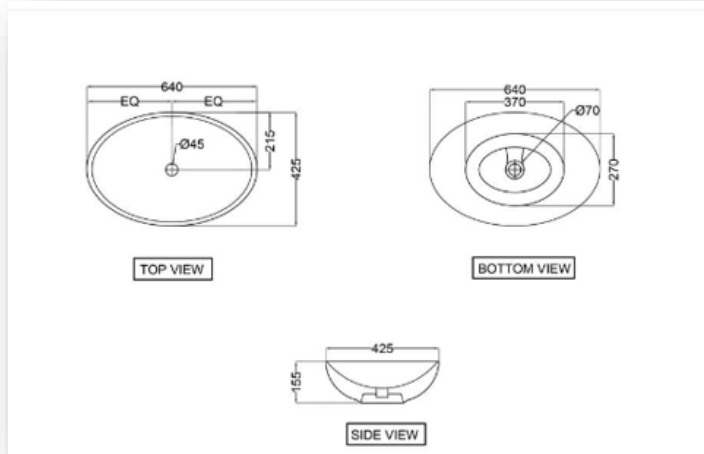

LOCATION: MASTER BATHROOM
CODE: LAS-WHT-91953BIUF5M
BRAND: JAQUAR

DESCRIPTION: SQUARE WALL OUTLET WITH HANDSETHOLDER

Table Top Basin

LOCATION: MASTER BATHROOM
CODE: JDS-WHT-25901
BRAND: JAQUAR
Size: 640x425x155 mm