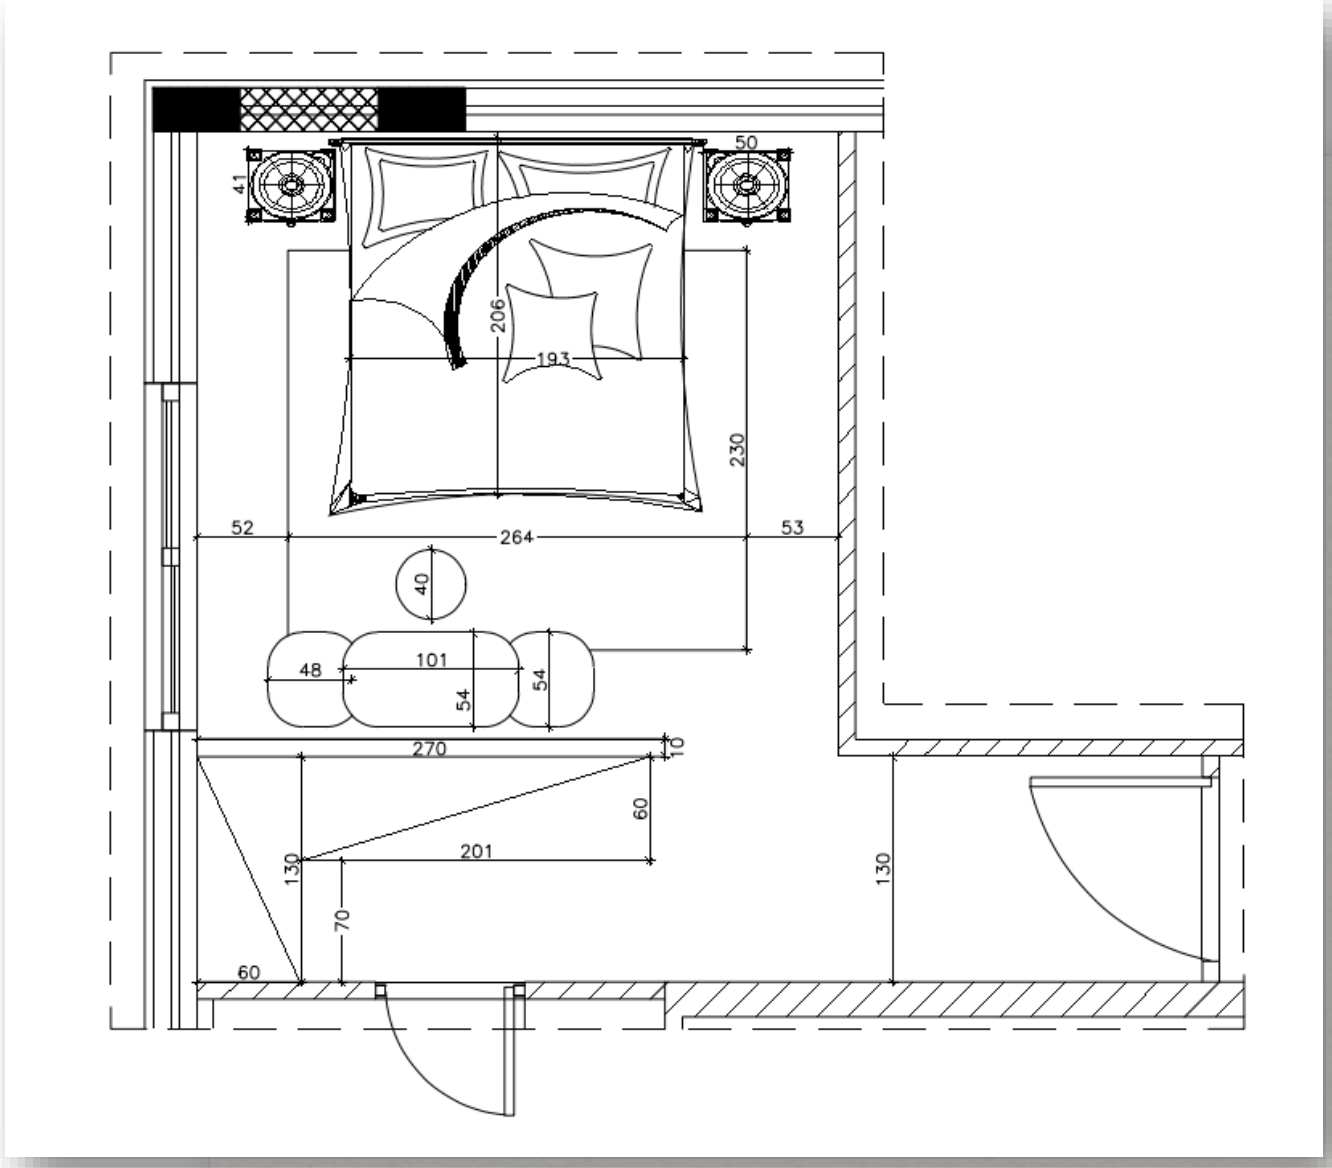

MASTER BEDROOM

TAJ AL SAFA REAL ESTATE DEVELOPMENT