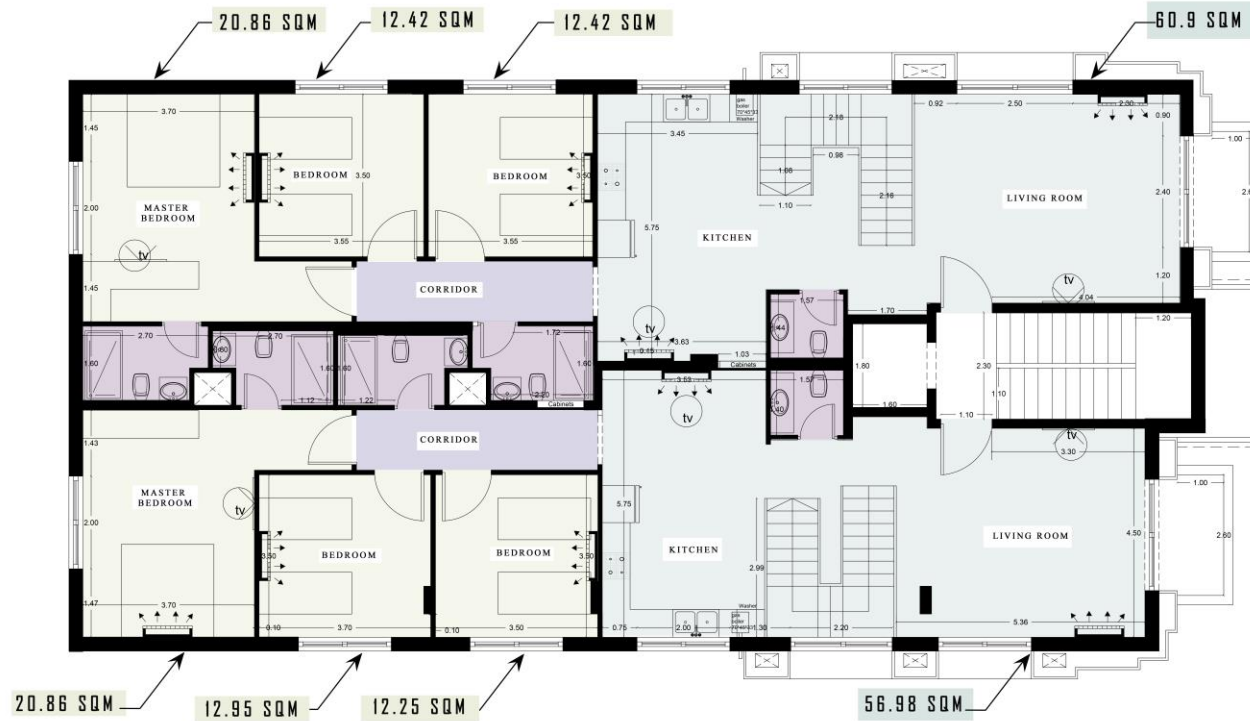

FLOOR PLANS

TajAlSafa

THIRD FLOOR PLAN

TAJ ALSAFA
REAL ESTATE DEVELOPMENT

**DAHYET
ALAMEER RASHID
APARTMENT
180 SQM**

ZONED AREA

□ 3 BEDROOMS
(1 MASTER)

LIVING ROOM

□ GUEST ROOM
DINING ROOM

□ STAIRCASE

□ BATHROOMS
(3 BATHROOMS)

LEGEND

■ BEDROOMS ■ FAMILY ZONE ■ BATHROOM ■ CORRIDOR ■ GUEST ROOM