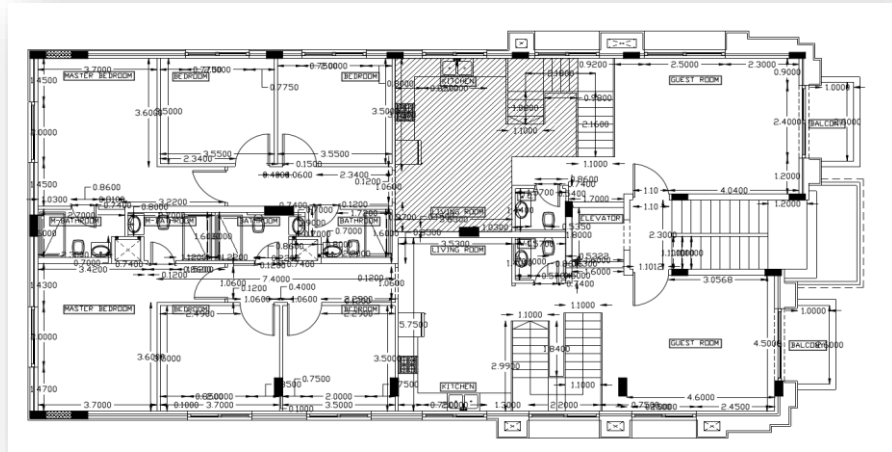

CERTIFICATIONS

AREA: LIVING ROOM

MATERIAL: PORCELAIN

SIZE: 120x120 cm

KITCHEN

Room Location

KITCHEN

T A J A L S A F A R E A L E S T A T E D E V E L O P M E N T