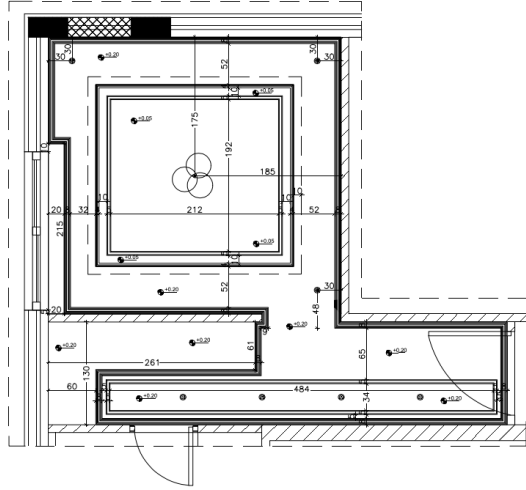

MASTER BEDROOM

TAJ AL SAFA REAL ESTATE DEVELOPMENT