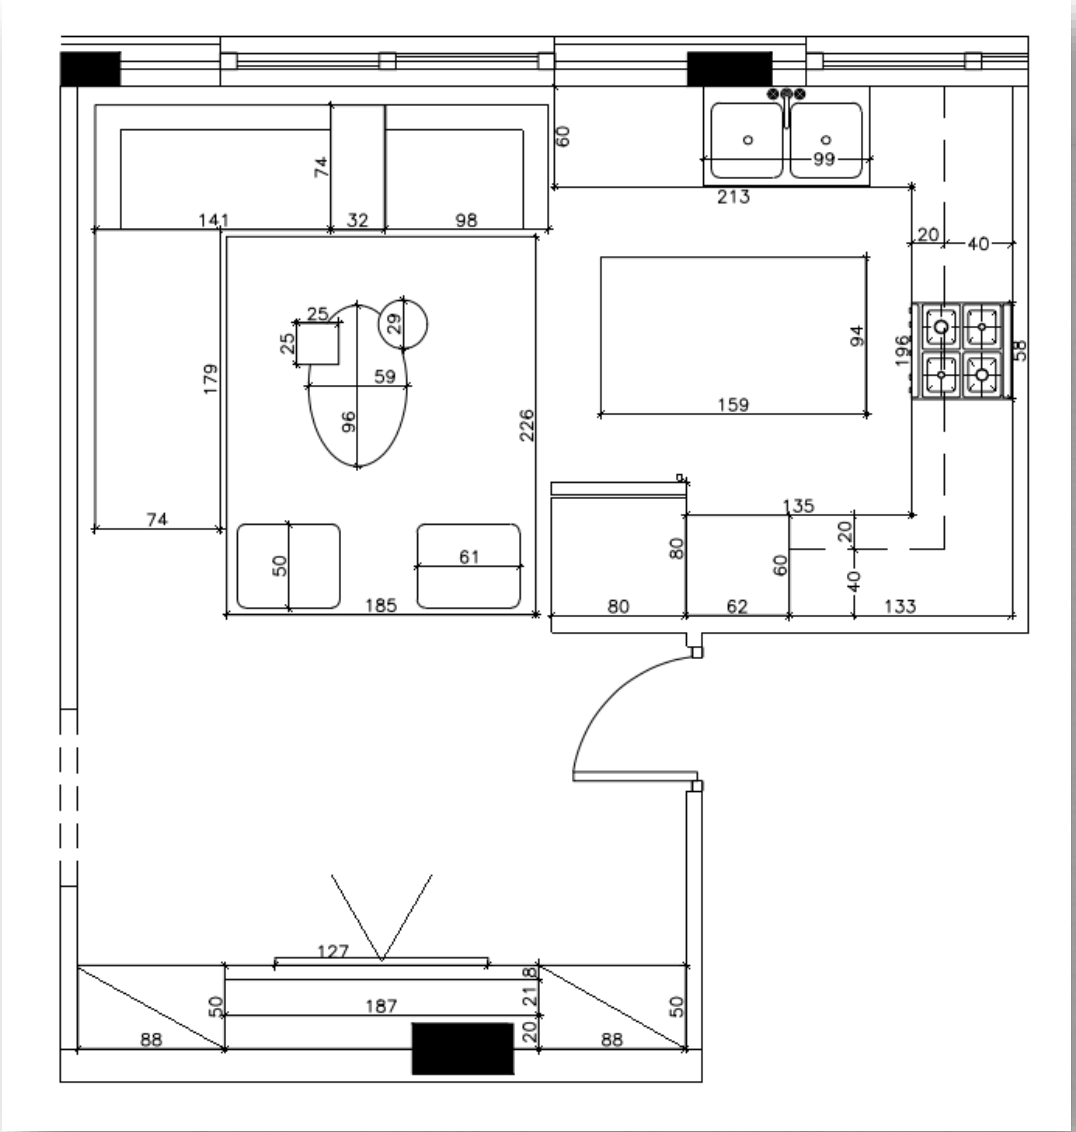

CERTIFICATIONS

AREA: LIVING ROOM

MATERIAL: PORCELAIN

SIZE: 120x120 cm

KITCHEN

Room Location

KITCHEN

T A J A L S A F A R E A L E S T A T E D E V E L O P M E N T