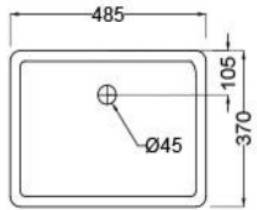

Clean & Odour Freer
WCS

TOP VIEW