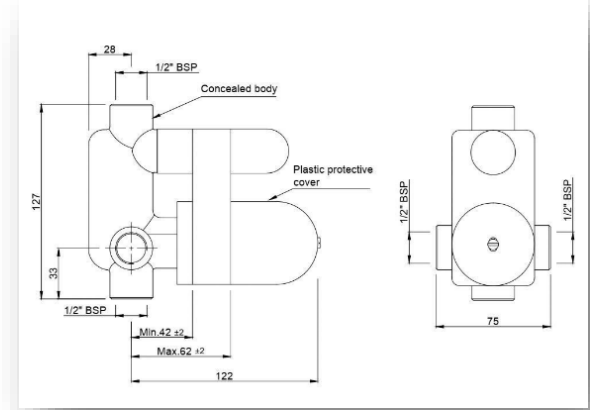

In-wall Body of Single Lever Diverter

LOCATION: GUEST BATHROOM
RANGE: Allied
CODE: ALD-CHR-065N
BRAND: JAQUAR
FINISH: CHROME

Description:
In-wall Body of Single Lever Diverter with 40mm Cartridge.