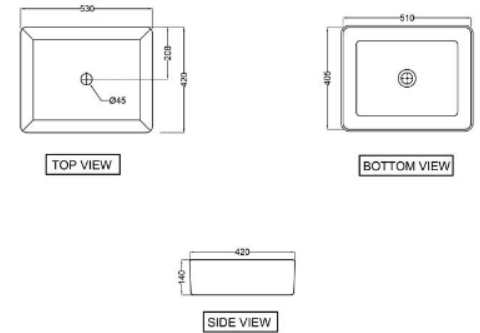

CODE: JDS-WHT-25907N

RANGE: JDR

BRAND: JAQUAR

COLOR: WHITE

SIZE: 530x420x140mm

Description:
Thin Rim Table Top Basin,
Rectangular shape.

Exposed Parts of Single Lever Built-in In-wall Manual Valve

★ ★ ★ ★ ★ 5/5