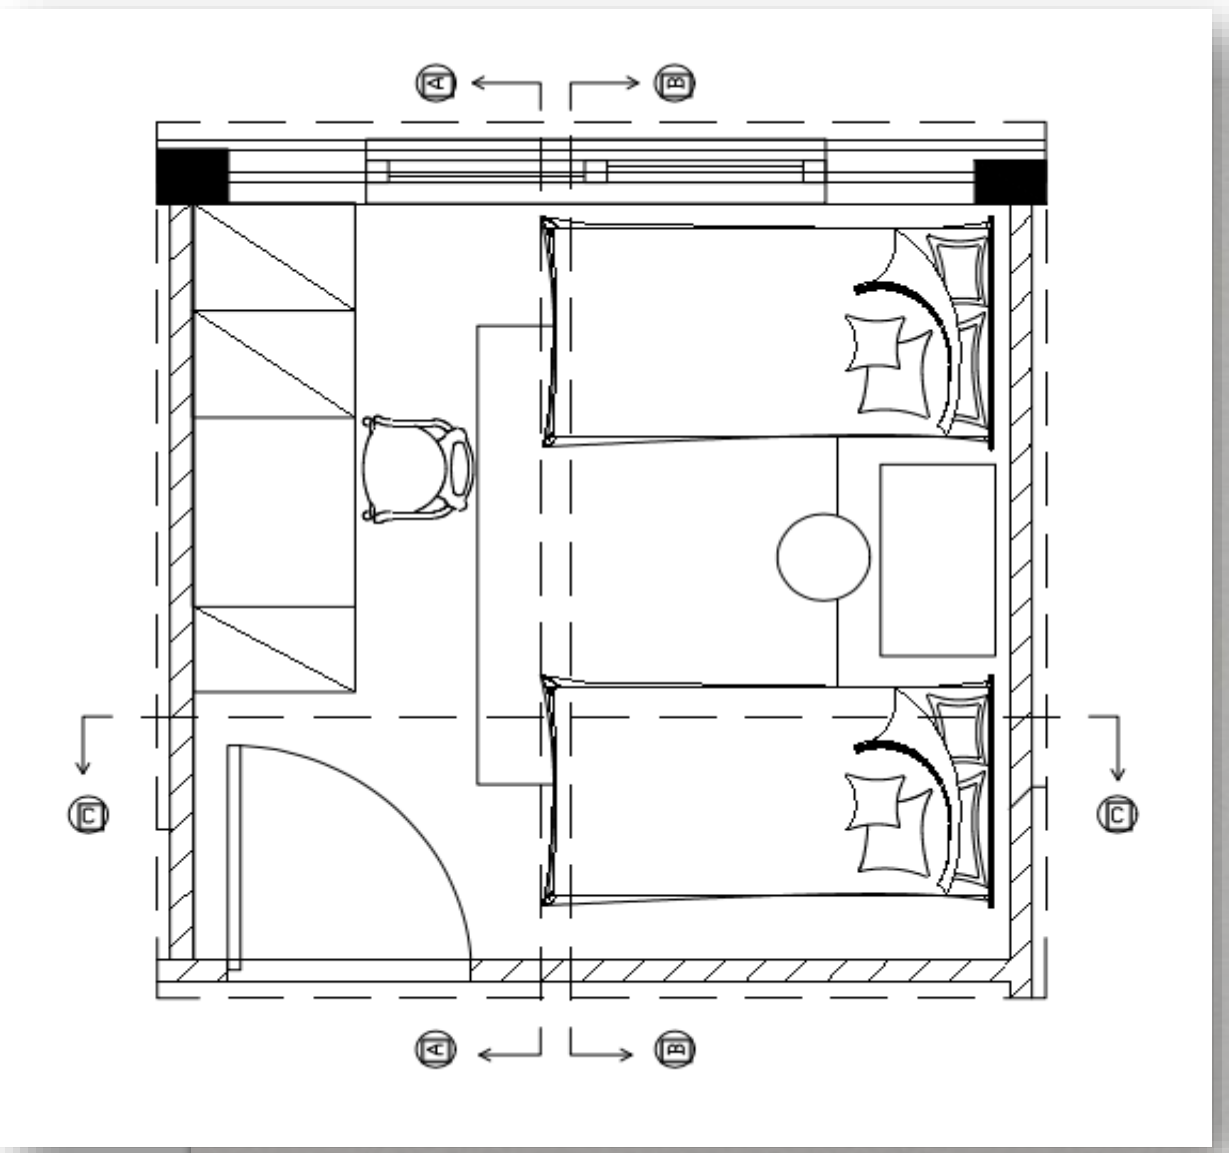

BOYS BEDROOM