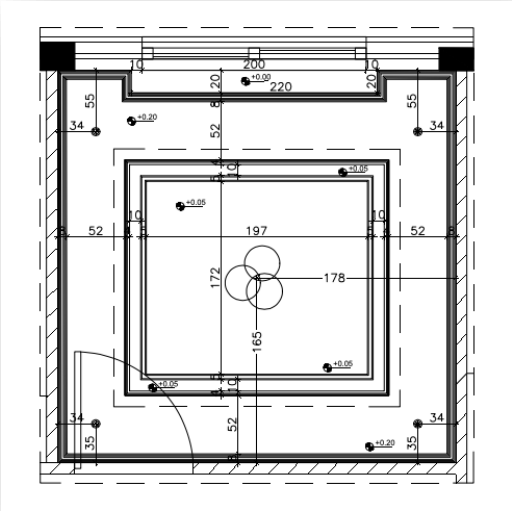

GIRLS BEDROOM

TAJ AL SAFA REAL ESTATE DEVELOPMENT