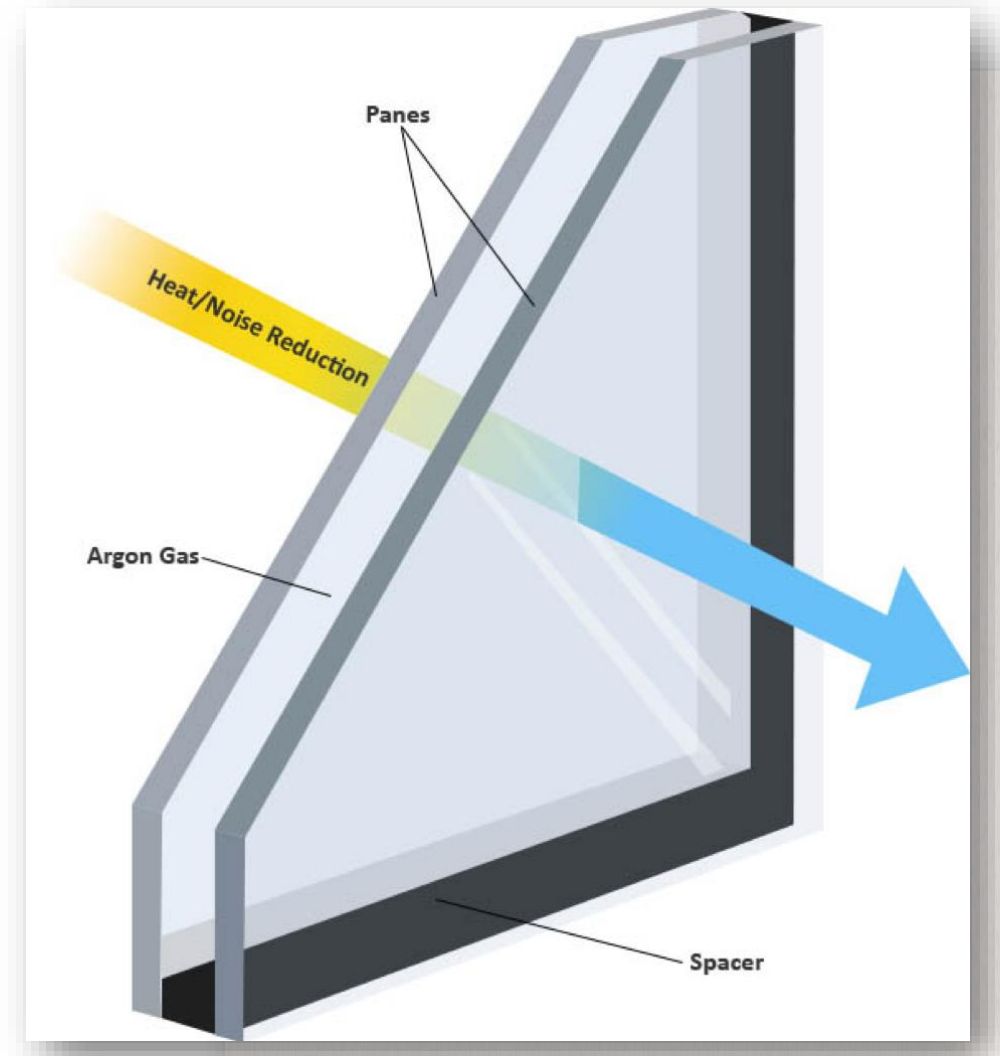

DAHYET ALAMIR RASHED PARKING

LANDSCAPE

PROJECT SPECIFICATION

In this project, external wall insulation is used; it is a composite cladding system of appropriate insulation and waterproof coating; it is an essential building energy-saving technology that prevents heat gain/loss through the building envelope.

DOUBLE GLAZED WINDOWS

Double-glazed windows are installed in this project they are constructed of two panes of glass filled with argon gas layer and then sealed. They are intended to provide an even more substantial barrier against external temperatures. By reducing conduction, the two layers of glass separated by a gap act as insulation.