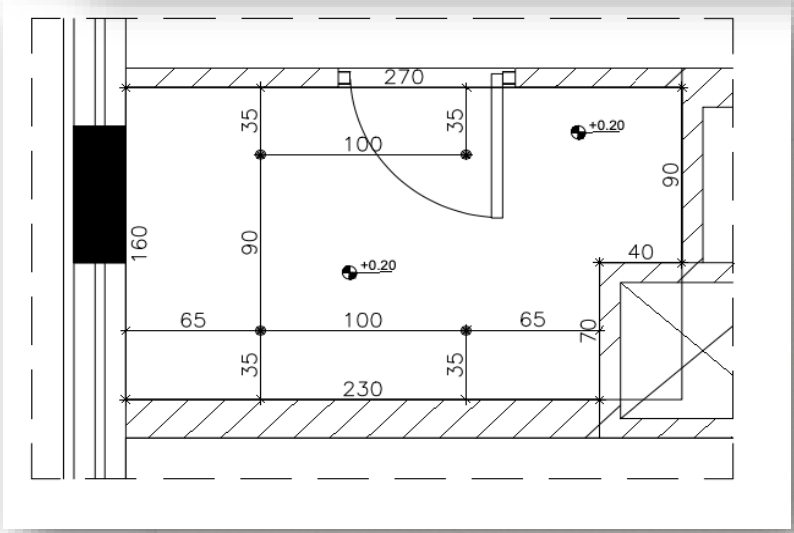

MASTER BATHROOM