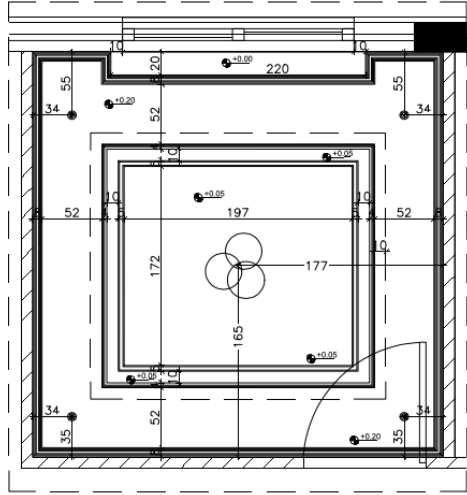

BOYS BEDROOM

TAJ AL SAFA REAL ESTATE DEVELOPMENT