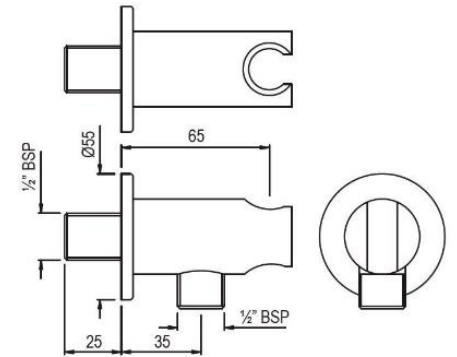

Clean & Odour Freer
WCS

TOP VIEW

Hand Shower (Health Faucet) - Chrome

RANGE: ALLIED
CODE: ALD-CHR-573
BRAND: JAQUAR
FINISH: CHROME

Description:
Hand Shower (Health Faucet) with 8m m Dia 1.2 Meter Long Flexible Tube and Wall Hook.

Round Wall Outlet

RANGE: Shower Accessories

CODE: SHA-CHR-566R

BRAND: JAQUAR

FINISH: CHROME

Description:

Round Wall Outlet with
Shower Hook.

Hand Shower (Health Faucet)