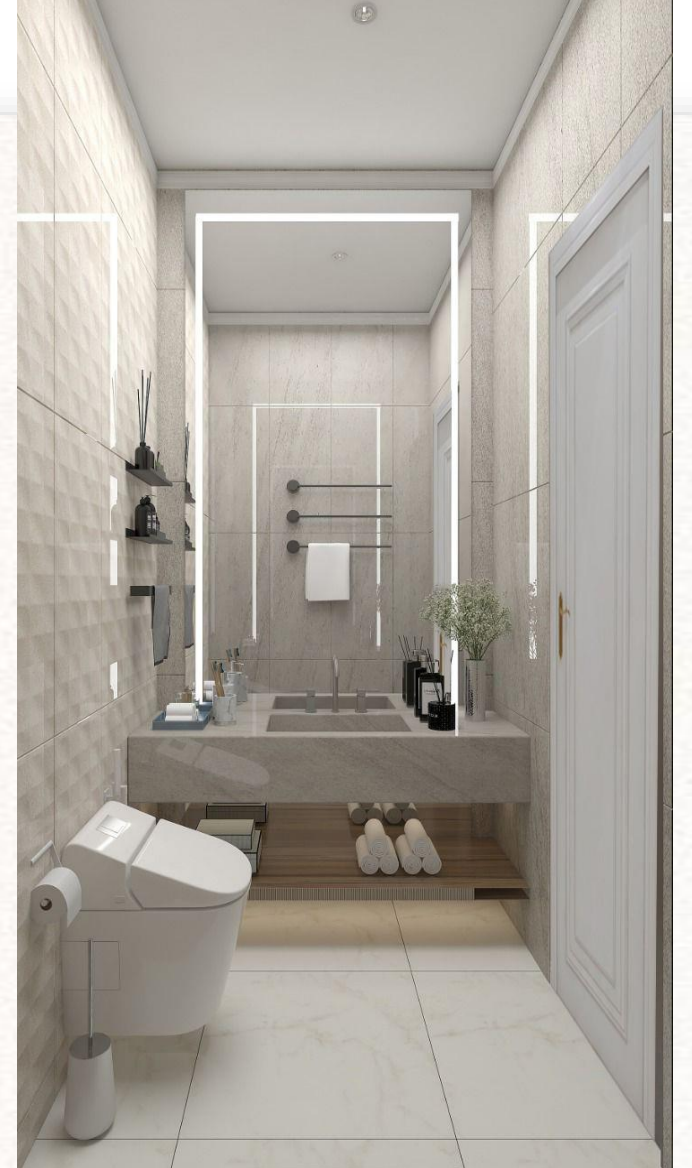

RANGE: Florentine

CODE: FLR-CHR-5065NK

BRAND: JAQUAR

FINISH: CHROME

GUEST BATHROOM

TAJ AL SAFA REAL ESTATE DEVELOPMENT

Marvel Stone Clauzetto White

LOCATION: GUEST BATHROOM