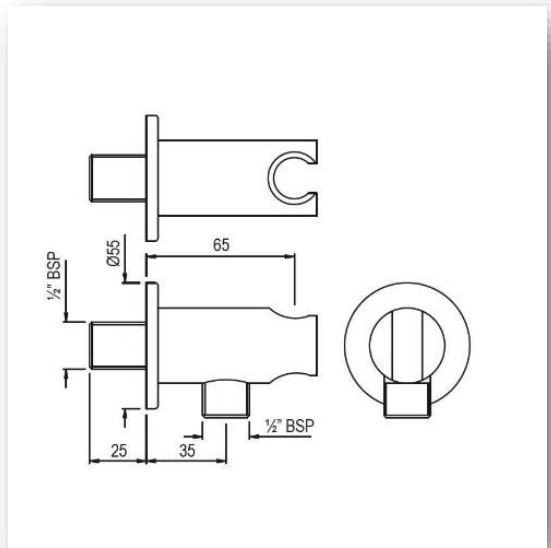

Round Wall Outlet

★ ★ ★ ★ ★ 5/5

RANGE: Shower Accessories
CODE: SHA-CHR-566R
BRAND: JAQUAR
FINISH: CHROME

Description:
Round Wall Outlet with Shower Hook.