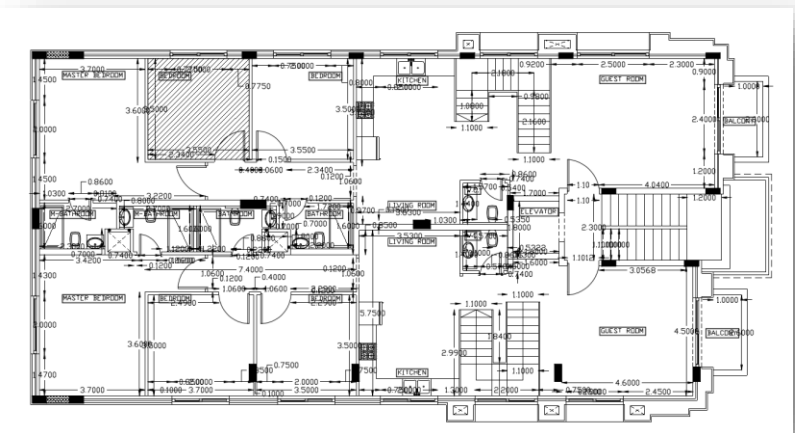

BOYS BEDROOM