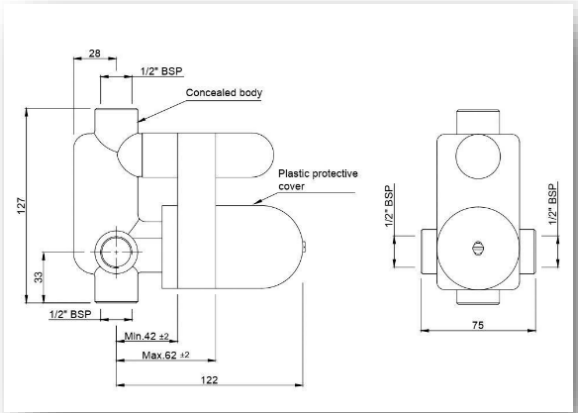

In-wall Body of Single Lever Diverter

LOCATION: SHARED BATHROOM
RANGE: Allied
CODE: ALD-CHR-065N
BRAND: JAQUAR
FINISH: CHROME

Description:
In-wall Body of Single Lever Diverter with 40mm Cartridge.