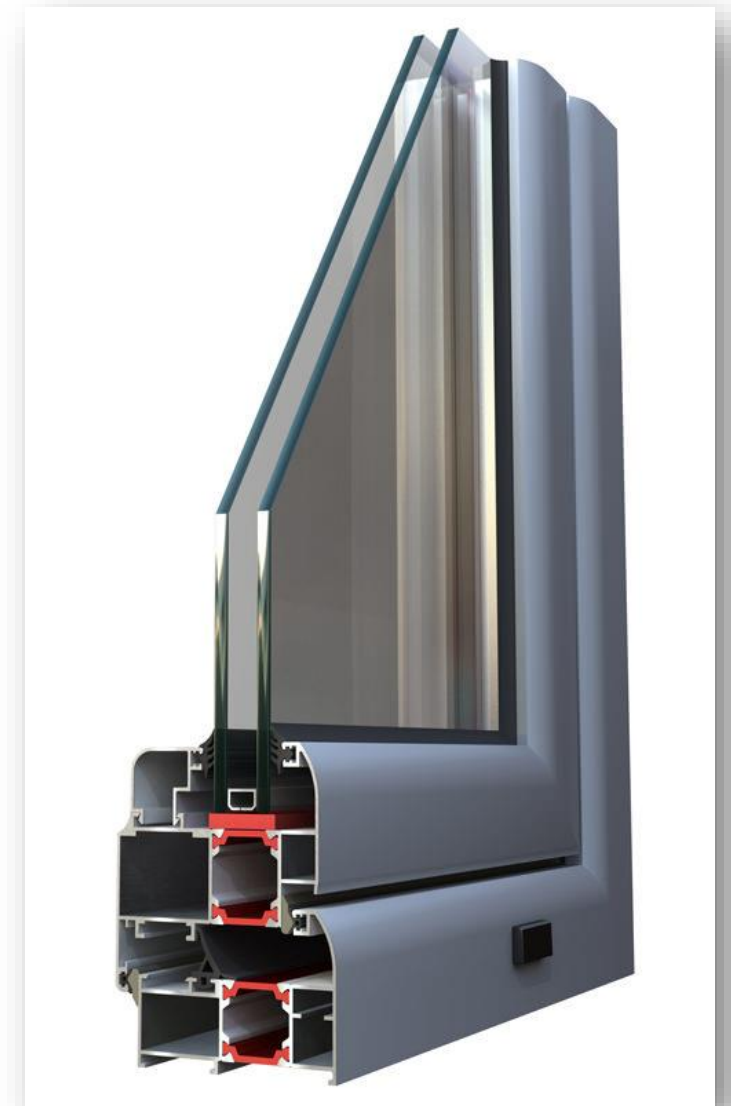

ALUMINUM WINDOW FRAME

The project included the installation of specially designed aluminum frames that differed from the rest of the aluminum sections by having the following characteristic features:

The thickness of the Aluminum is 1.7 mm.

Italian LAVAL Window lock

Double Zipper Stainless Wheel Fiber glass window screen.

6 mm clear glass+ void 20 mm + clear double silicone.

AGC- Obeikan glass.