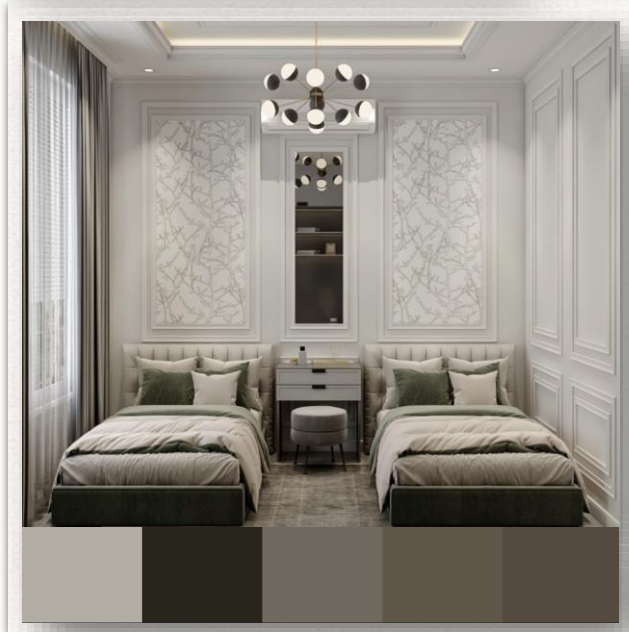

GIRLS BEDROOM

TAJ AL SAFA REAL ESTATE DEVELOPMENT