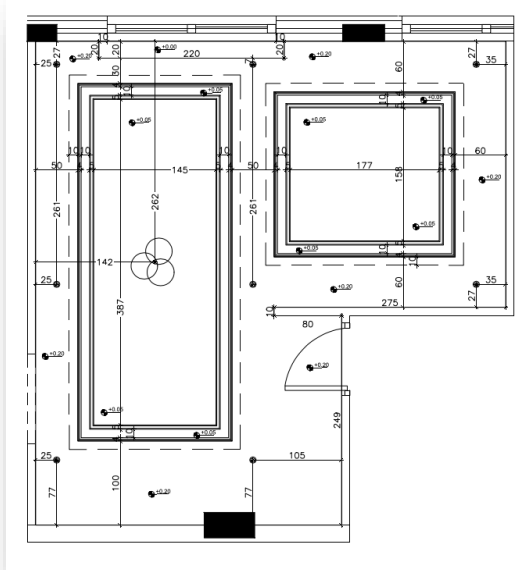

CERTIFICATIONS

AREA: LIVING ROOM

MATERIAL: PORCELAIN

SIZE: 120x120 cm

KITCHEN

Room Location

KITCHEN

T A J A L S A F A R E A L E S T A T E D E V E L O P M E N T