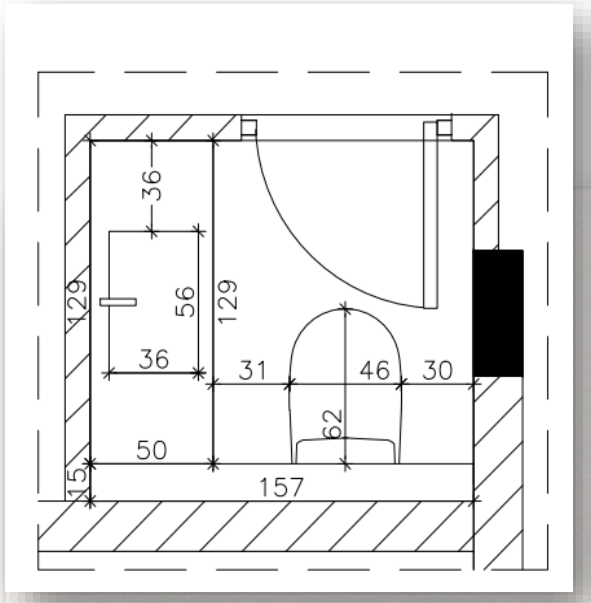

SHARED BATHROOM