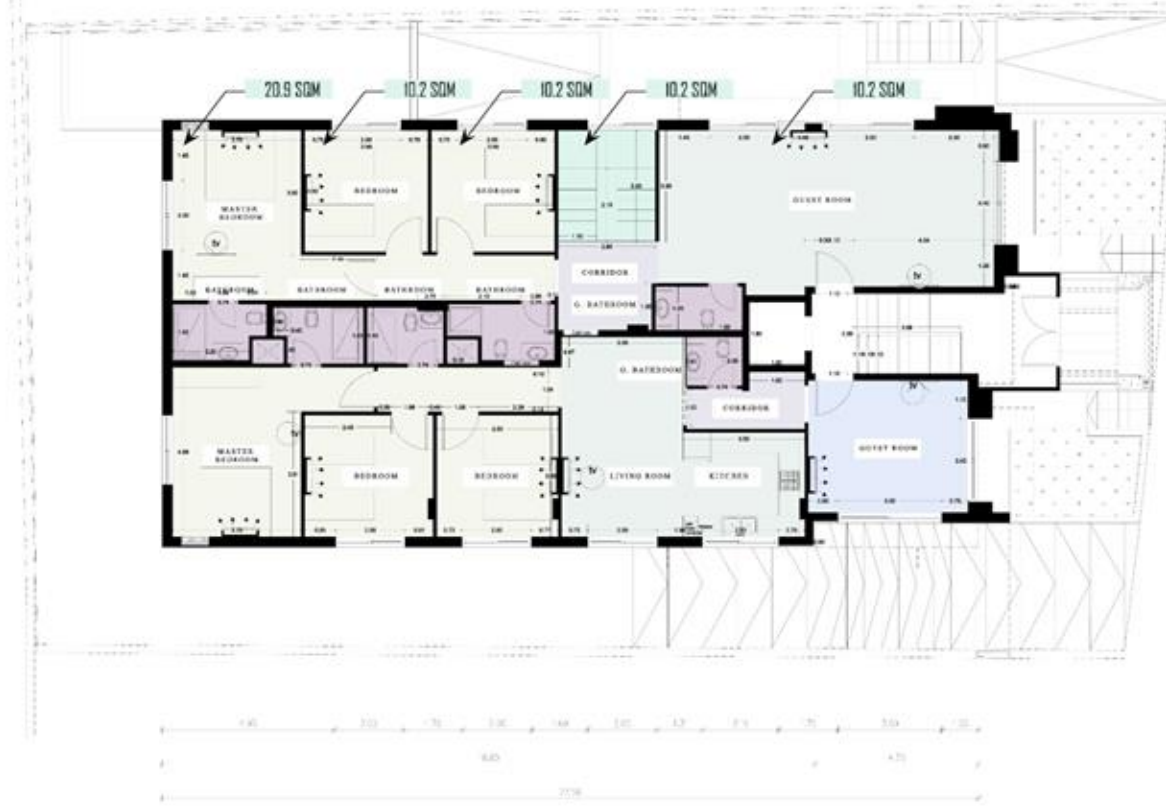

- 1 BEDROOMS
(1 MASTER)

- GUEST ROOM
DINING ROOM

- STAIRCASE

- MAID'S ROOM
(WITH BATHROOM)

- BATHROOMS
(2 BATHROOMS)

- KITCHEN

- LIVING ROOM

BASEMENT FLOOR PLAN

LEGEND

- BEDROOMS
- FAMILY ZONE
- BATHROOM
- CORRIDOR
- GUEST ROOM

FLOOR PLANS

TajAlSafa

TAJ AL SAFA REAL ESTATE DEVELOPMENT

GROUND FLOOR PLAN

**RIGHT- DAHYET
ALAMEER RASHII
HIGH END
DUPLEX**

ZONED AREA

- ▣ 4 BEDROOMS
(2 MASTER)

- ▣ GUEST ROOM
DINING ROOM

- ▣ BATHROOMS
(3 BATHROOMS)

- ▣ KITCHEN
LIVING ROOM

**LEFT- DAHYET
ALAMEER RASHID
APARTMENT**

ZONED AREA

- ▣ 3 BEDROOMS
(1 MASTER)

- ▣ GUEST ROOM
DINING ROOM