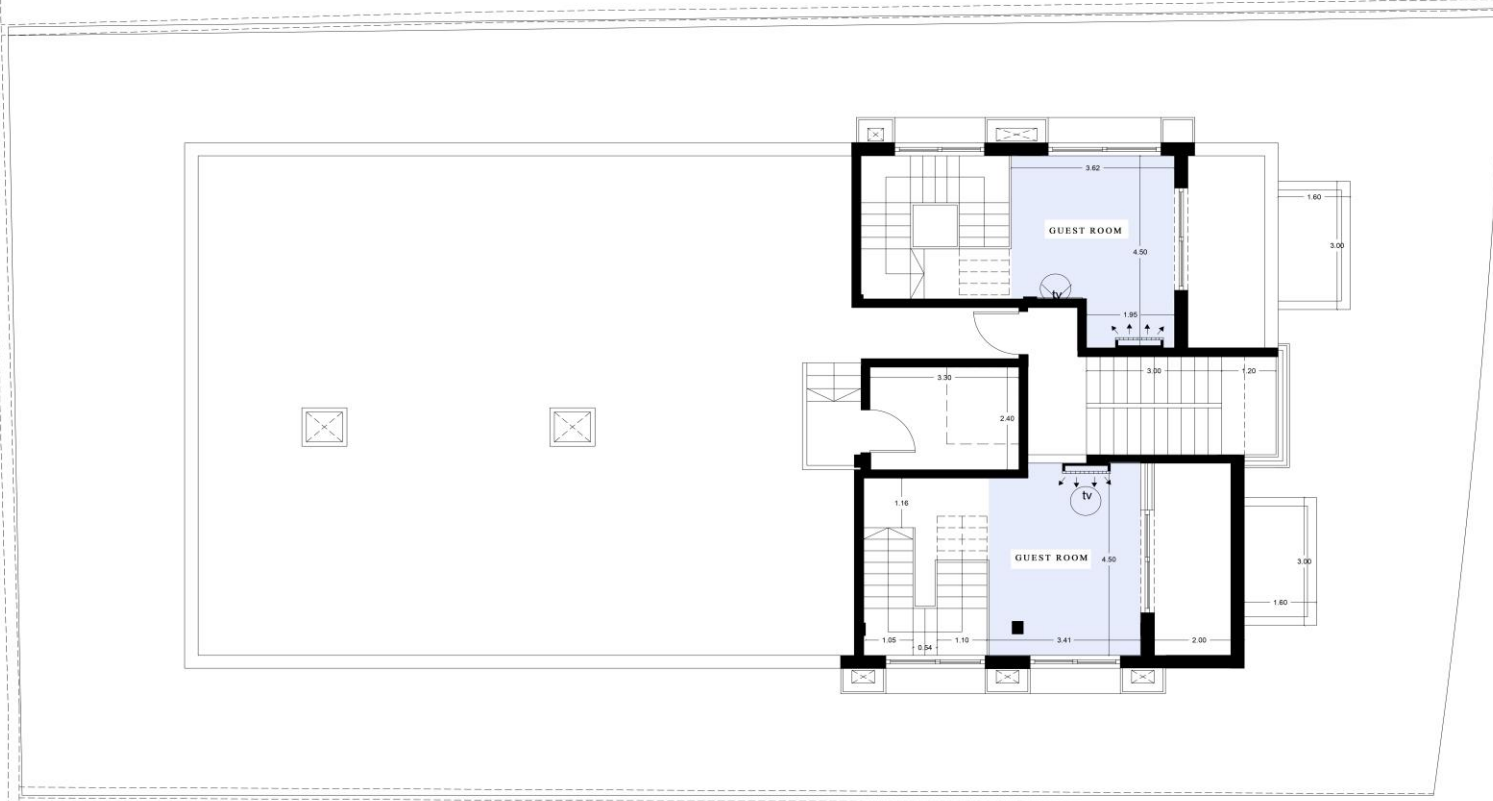

DAHYET
ALAMEER RASHID
APARTMENT
180 SQM

ZONED AREA

▣ 3 BEDROOMS
(1 MASTER)

LIVING ROOM

▣ GUEST ROOM
DINING ROOM

▣ STAIRCASE

▣ BATHROOMS
(3 BATHROOMS)

ROOF FLOOR PLAN