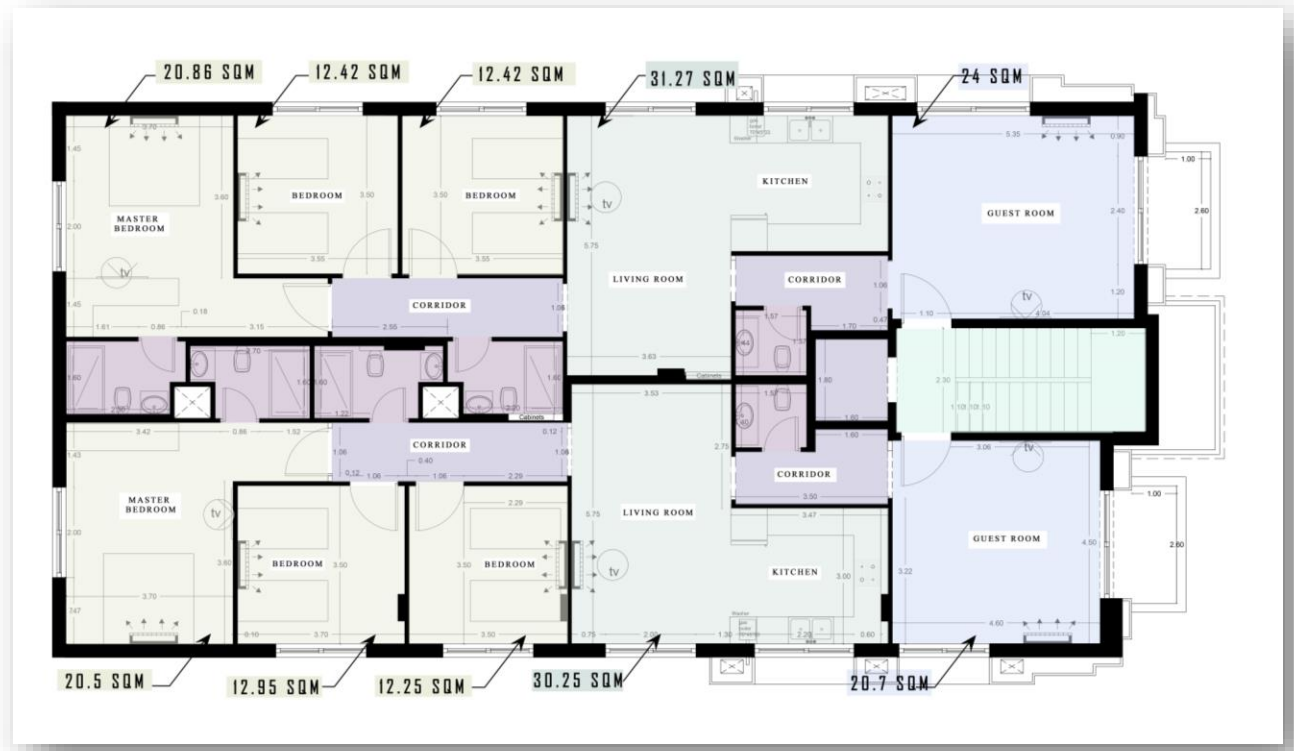

TOTAL AREA 150 SQ.M.

DAHYET ALAMIR RASHED

TAJ AL SAFA HIGH-END DUPLEX 3 BEDROOMS

TOTAL AREA 180 SQ.M.

INTERNAL SPACES

Taj Safa

01

Guest Room