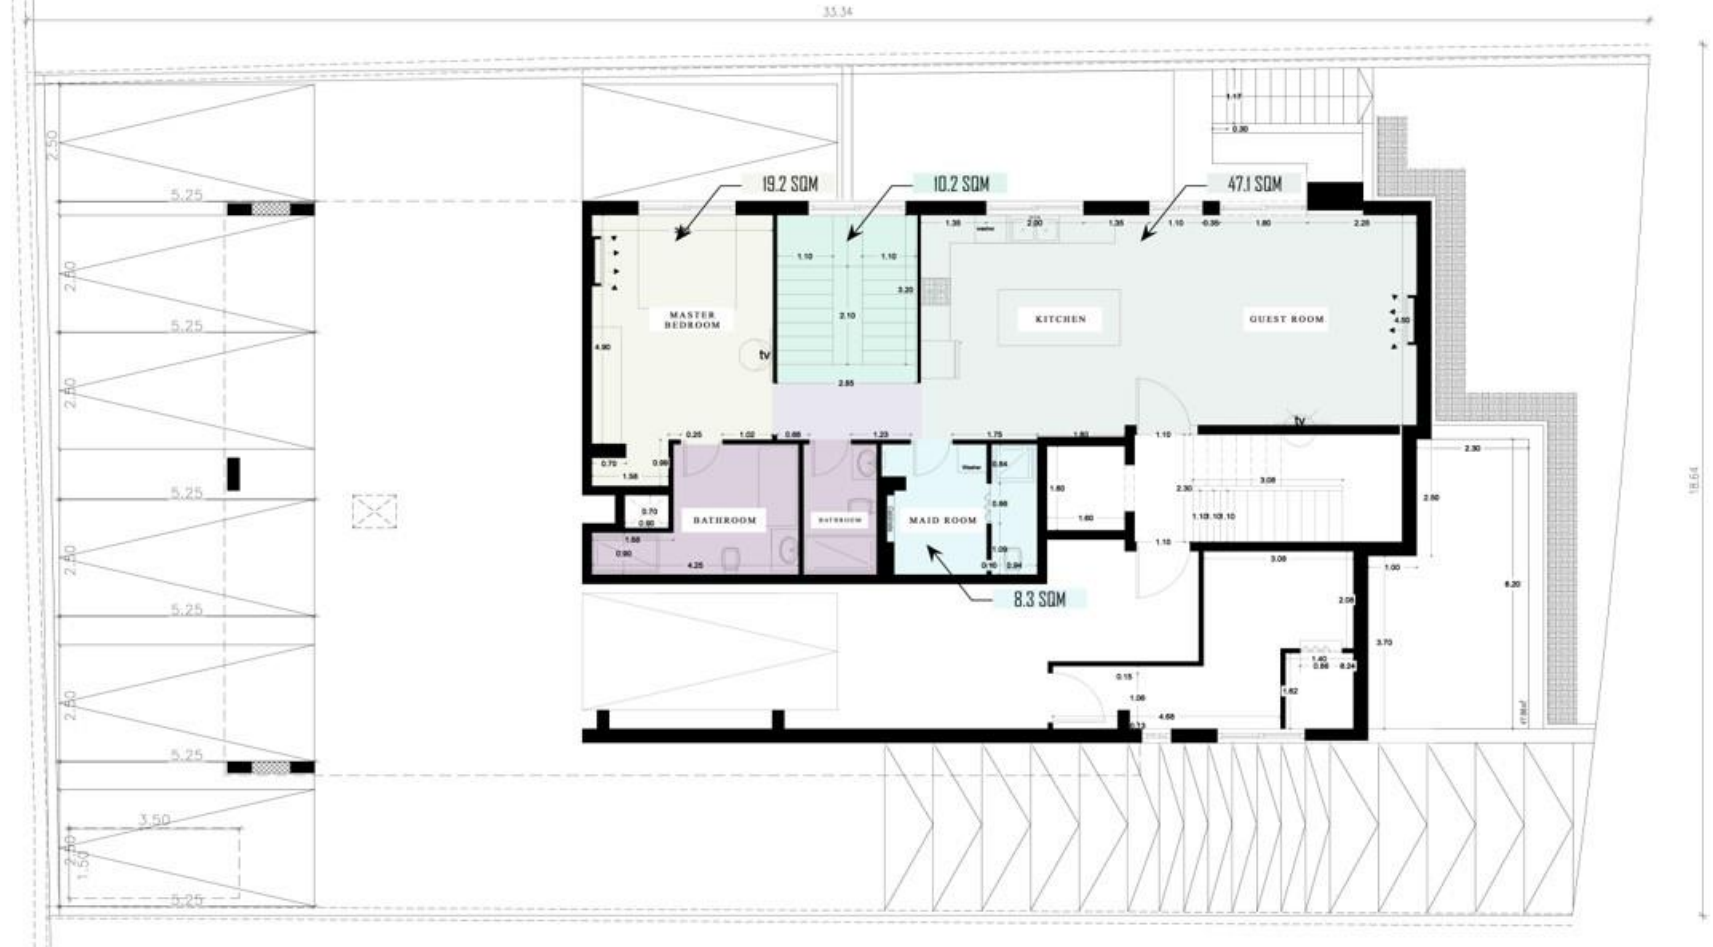

- 1 BEDROOMS
(1 MASTER)

- GUEST ROOM
DINING ROOM

- STAIRCASE

- MAID'S ROOM
(WITH BATHROOM)

- BATHROOMS
(2 BATHROOMS)

- KITCHEN

- LIVING ROOM

BASEMENT FLOOR PLAN

LEGEND

- BEDROOMS
- FAMILY ZONE
- BATHROOM
- CORRIDOR
- GUEST ROOM

FLOOR PLANS

TajAlSafa

TAJ AL SAFA REAL ESTATE DEVELOPMENT

GROUND FLOOR PLAN

**RIGHT- DAHYET
ALAMEER RASHII
HIGH END
DUPLEX**

ZONED AREA