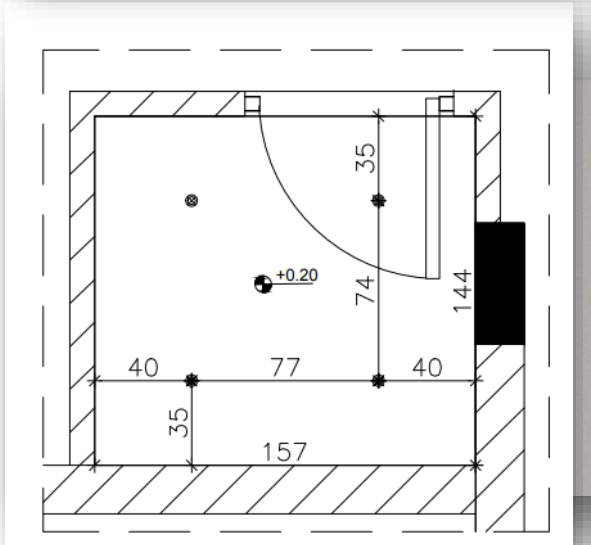

SHARED BATHROOM