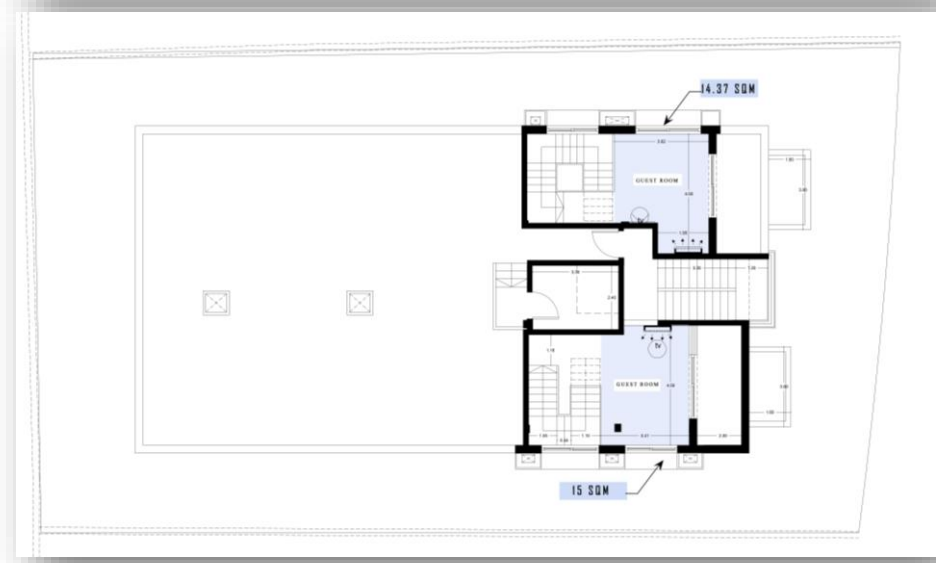

DAHYET ALAMIR RASHED

TAJ AL SAFA HIGH-END DUPLEX 3 BEDROOMS

TOTAL AREA 180 SQ.M.