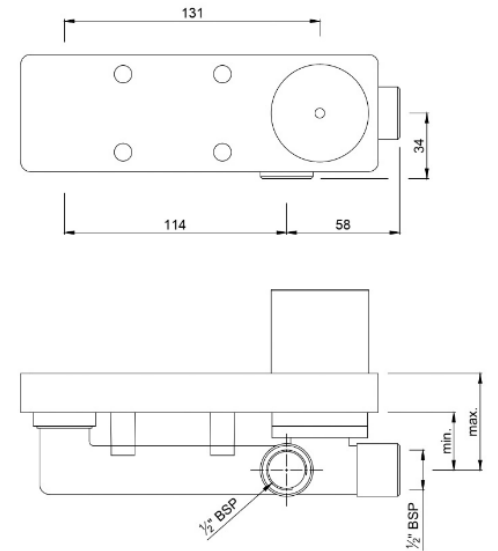

Jaquar Concealed Body ALD-CHR-233

Description:

Concealed Body For Single Lever Basin Mixer Wall Mounted With Cartridge Sleeve But Without Exposed Parts.

LOCATION: GUEST BATHROOM

RANGE: Allied

CODE:ALD-CHR-233

BRAND: JAQUAR

FINISH: CHROME