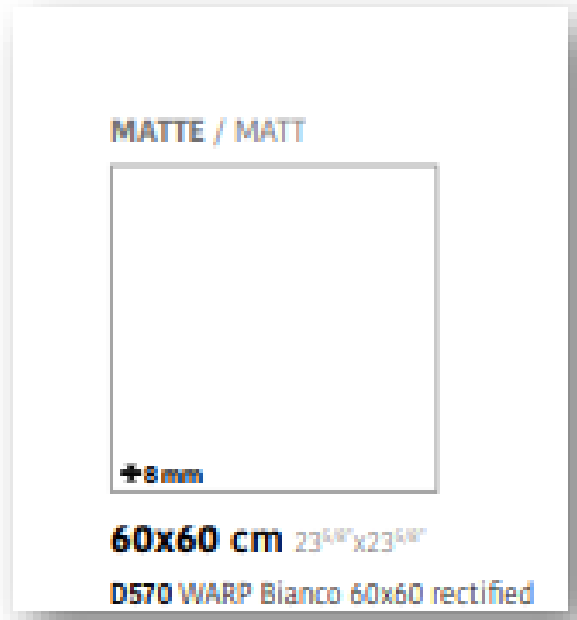

Atlas Concorde Warp Bianco

LOCATION: MASTER BATHROOM
MATERIAL: PORCELAIN
BRAND: ATLAS CONCORDE
FINISH: Matte
SIZE: 60x60 cm