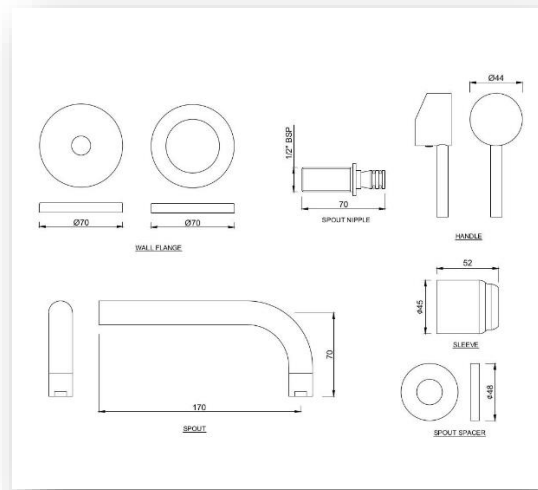

Exposed Parts Kit of Single Lever Basin Mixer

★ ★ ★ ★ ★ 5/5

LOCATION: MASTER BATHROOM
RANGE: FLORENTINE
CODE: FLR-CHR-5231NK
BRAND: JAQUAR
FINISH: CHROME

Description:
Exposed parts kit of a single lever basin mixer wall mounted consisting of operating lever, cartridge sleeve, nipple, spout & two wall flanges.