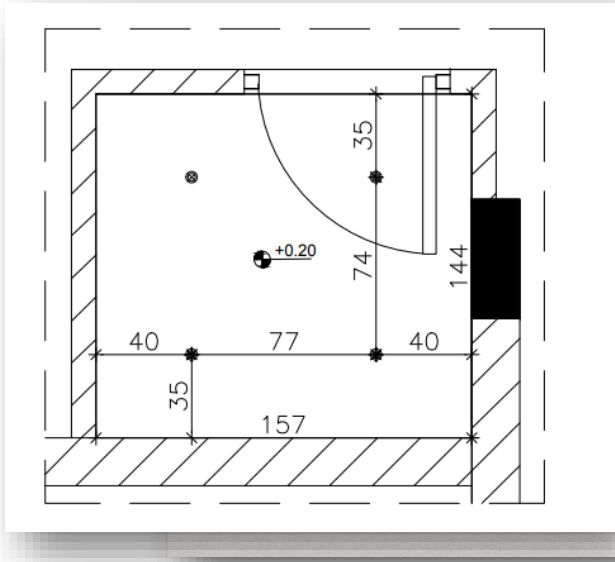

GUEST BATHROOM

TAJ AL SAFA REAL ESTATE DEVELOPMENT