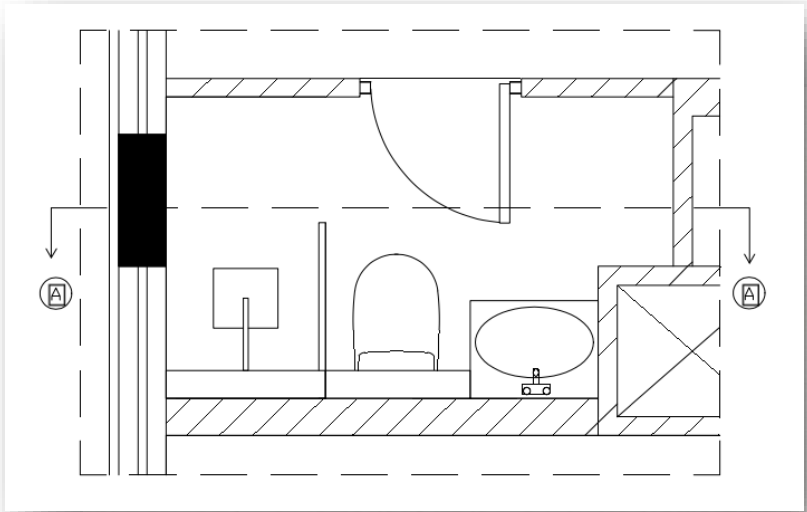

MASTER BATHROOM

MARAZZI

Marazzi Marble-Line MLAQ

Description:

A complete programme of matching ceramic floor and wall tiles interprets marble in exquisite taste, with a selection of delightful decorative motifs.