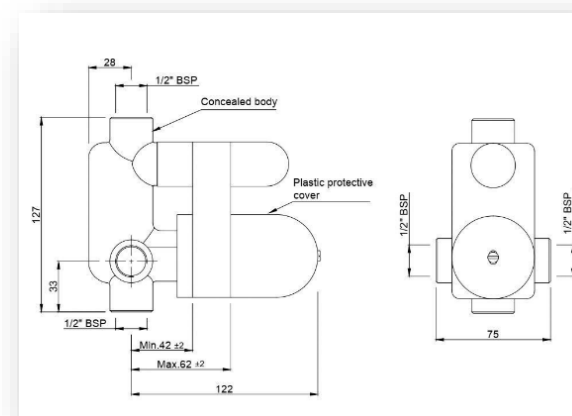

In-wall Body of Single Lever Diverter

LOCATION: MASTER BATHROOM

RANGE: Allied

CODE: ALD-CHR-065N

BRAND: JAQUAR

FINISH: CHROME

Description:
In-wall Body of Single Lever
Diverter with 40mm Cartridge.