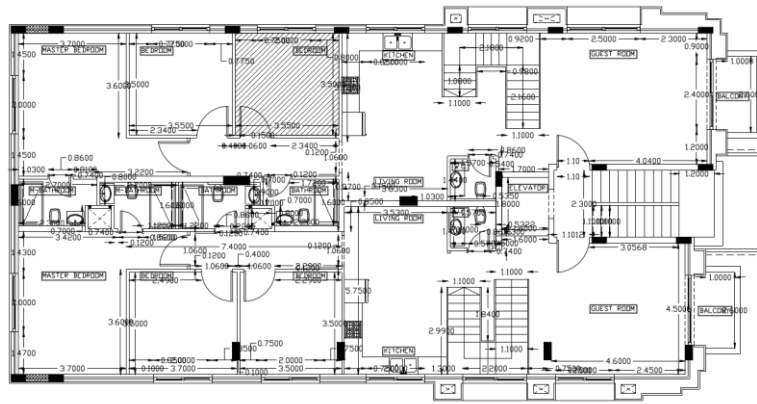

SAFETY BOX

security

Description:

Each apartment has a mini digital safe box where you can safely store jewelry, cash, or documents.

Size:23*17*17

GIRLS BEDROOM

Room Location

GIRLS BEDROOM