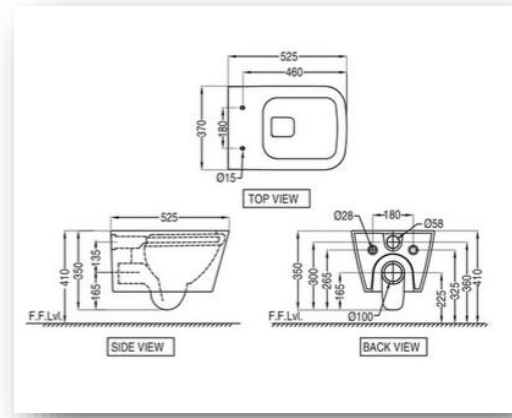

LOCATION: MASTER BATHROOM
CODE: LAS-WHT-91953BIUF5M
BRAND: JAQUAR

DESCRIPTION: SQUARE WALL OUTLET WITH HANDSETHOLDER

Table Top Basin

LOCATION: MASTER BATHROOM
CODE: JDS-WHT-25901
BRAND: JAQUAR
Size: 640x425x155 mm