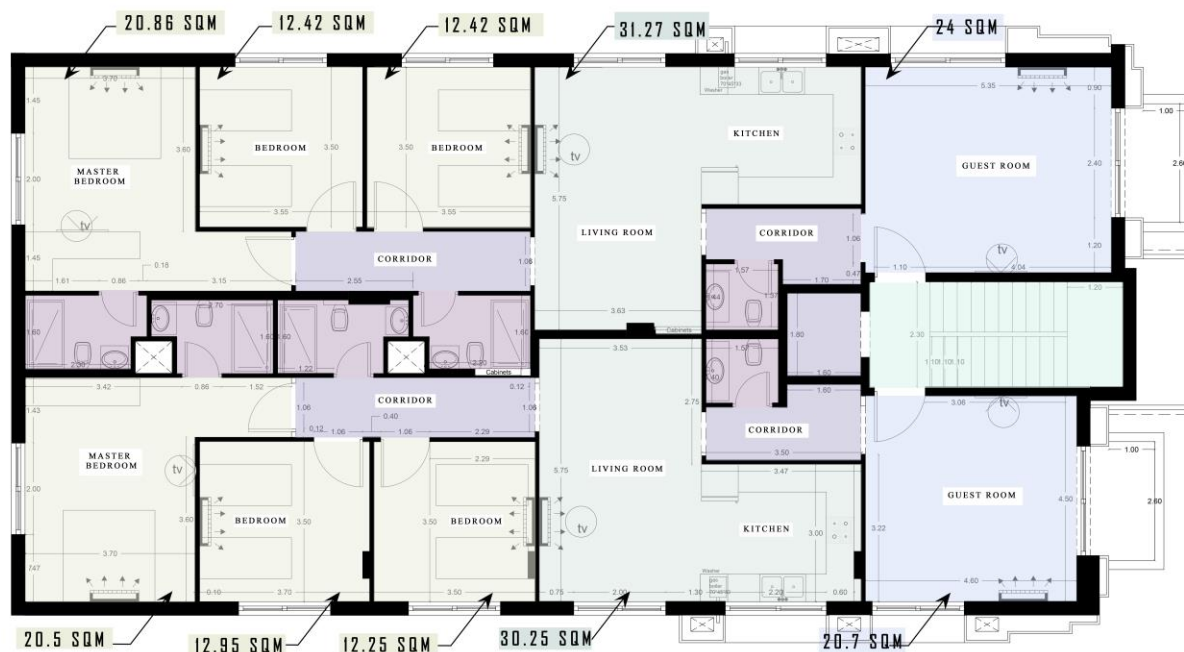

- ▣ LIVING ROOM
KITCHEN ZONE

- ▣ BATHROOMS
(3 BATHROOMS)

LEGEND

- ▣ BEDROOMS
- ▣ FAMILY ZONE
- ▣ BATHROOM
- ▣ CORRIDOR
- ▣ GUEST ROOM

FLOOR PLANS

FIRST-SECOND FLOOR REPETITIVE

REAL ESTATE DEVELOPMENT

DAHYET
ALAMEER RASHID
APARTMENT
150-180 SQM

ZONED AREA

3 BEDROOMS
(1 MASTER)

GUEST ROOM
DINING ROOM

LIVING ROOM

KITCHEN

BATHROOMS
(3 BATHROOMS)

LEGEND

BEDROOMS
 FAMILY ZONE
 BATHROOM
 CORRIDOR
 GUEST ROOM

FLOOR PLANS

TajAlSafa

THIRD FLOOR PLAN

TAJ ALSAFA
REAL ESTATE DEVELOPMENT

**DAHYET
ALAMEER RASHID
APARTMENT
180 SQM**

ZONED AREA

□ 3 BEDROOMS
(1 MASTER)

LIVING ROOM