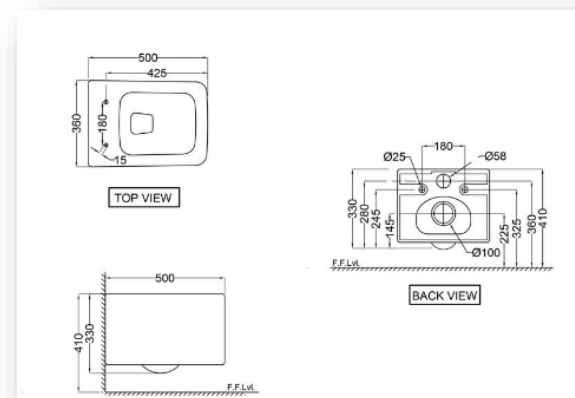

LOCATION: GUEST BATHROOM

Code: KUS-WHT-35953BIUF5M

BRAND: JAQUAR

COLOR: WHITE

DUAL AND I FLUSH ADVANTAGES

SIZE: 360x500x330 mm

Thin Rim Table Top Basin - White

LOCATION: GUEST BATHROOM