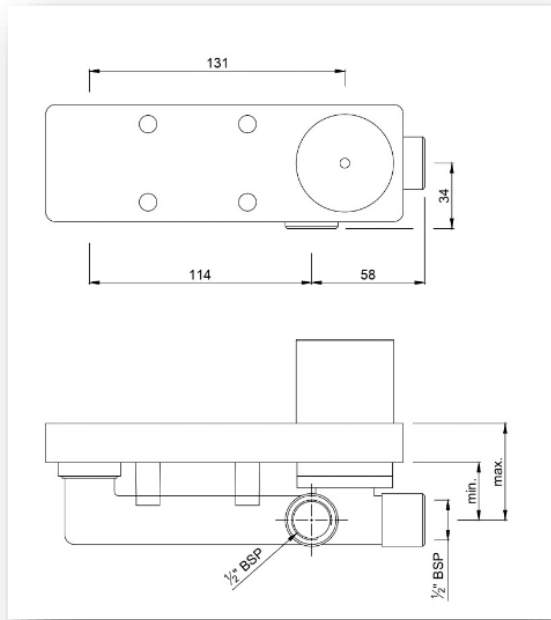

Jaquar Concealed Body ALD-CHR-233

LOCATION: MASTER BATHROOM
RANGE: Allied
CODE:ALD-CHR-233
BRAND: JAQUAR
FINISH:CHROME

Description:
Concealed Body For Single Lever
Basin Mixer Wall
Mounted With Cartridge Sleeve
But Without Exposed Parts.