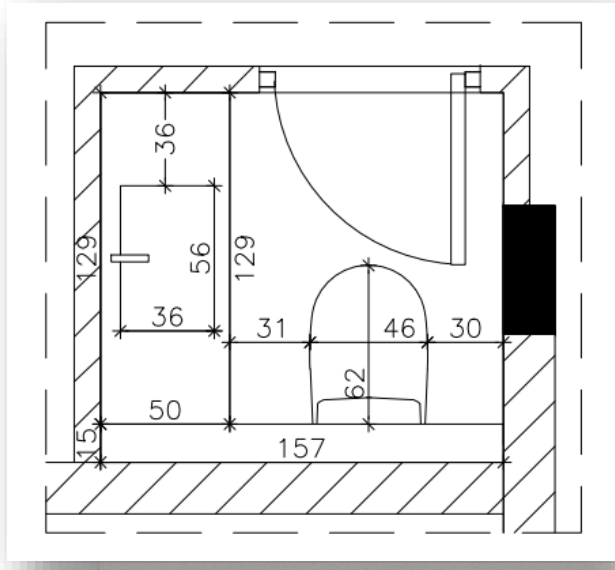

GUEST BATHROOM

TAJ AL SAFA REAL ESTATE DEVELOPMENT