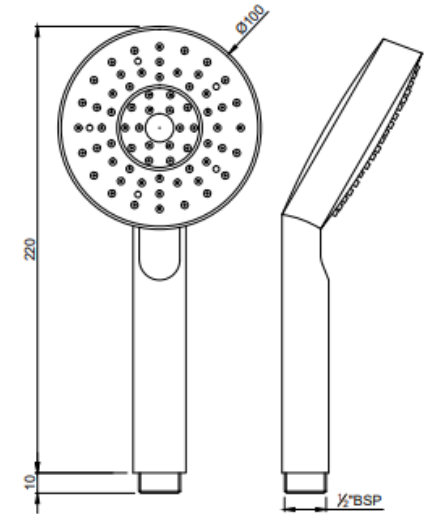

Clean & Odour Freer
WCS

TOP VIEW

Hand Shower (Health Faucet) - Chrome

RANGE: ALLIED
CODE: ALD-CHR-573
BRAND: JAQUAR
FINISH: CHROME

Description:
Hand Shower (Health Faucet) with 8m m Dia 1.2 Meter Long Flexible Tube and Wall Hook.

Round Wall Outlet

RANGE: Shower Accessories

CODE: SHA-CHR-566R

BRAND: JAQUAR

FINISH: CHROME

Description:

Round Wall Outlet with
Shower Hook.

Hand Shower (Health Faucet)

RANGE: Florentine

CODE: FLR-CHR-5001B

BRAND: JAQUAR

FINISH: CHROME

Description:

Single Lever Basin Mixer without Pop up Waste System with 375mm Long Braided Hoses.

Single Function Round Shape Hand Shower

RANGE: Hand Showers

CODE: HSH-CHR-1937

BRAND: JAQUAR

FINISH: CHROME

Description:

Single Function 100mm
Round Shape Hand Shower.

Round Shape Overhead Shower

RANGE: Overhead Showers

CODE: OHS-CHR-497N